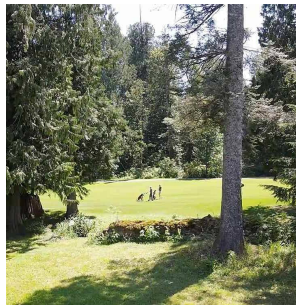

88 14500 Morris Valley Road, Mission

$1,049,000

2226 SQ.FT.

QUALITY BUILT HOME BY

Looking for your dream home? Well the search ends here! This home is being built by award winning builder Penzer Construction! This company has extensive building history with established experience in this breathtaking area! This brand new home will feature an executive experience with spacious rooms, a gourmet kitchen, 3 mostly covered patios (513sqft) mountain AND water views, and an attention of detail and modernism words have trouble to describe! Located in Eagle Point Estates, a fantastic recreational area offering peace, quiet, serenity, and the overall energy you have been dreaming about. All of these wonderful features are nestled in the heart of opportunity with hiking, skiing, golfing, river boating, world class fishing, nature, trails, and more, right outside your front door.

KEY INFORMATION

MLS® R2588379

Residential Detached

Lake Errock

2 Bedrooms

3 Bathrooms

2,226 SF

6,134 SF Lot

FEATURES

Year Built: 2021

Listed By: Royal LePage Wheeler Cheam

rennie