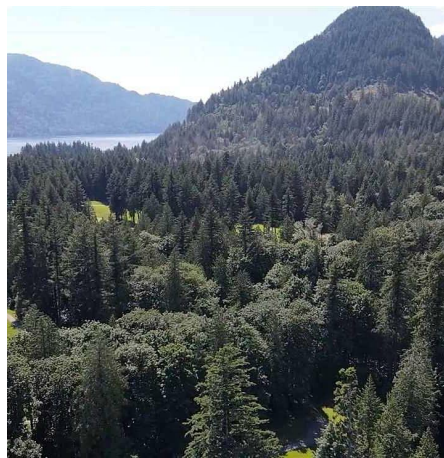

88 14500 Morris Valley Road, Mission

$1,049,000

2226 SQ.FT.

QUALITY BUILT HOME BY

Looking for your dream home? Well the search ends here! This home is being built by award winning builder Penzer Construction! This company has extensive building history with established experience in this breathtaking area! This brand new home will feature an executive experience with spacious rooms, a gourmet kitchen, 3 mostly covered patios (513sqft) mountain AND water views, and an attention of detail and modernism words have trouble to describe! Located in Eagle Point Estates, a fantastic recreational area offering peace, quiet, serenity, and the overall energy you have been dreaming about. All of these wonderful features are nestled in the heart of opportunity with hiking, skiing, golfing, river boating, world class fishing, nature, trails, and more, right outside your front door.

KEY INFORMATION

MLS® R2588379

Residential Detached

Lake Errock

2 Bedrooms

3 Bathrooms

2,226 SF

6,134 SF Lot

FEATURES

Year Built: 2021

Listed By: Royal LePage Wheeler Cheam

rennie