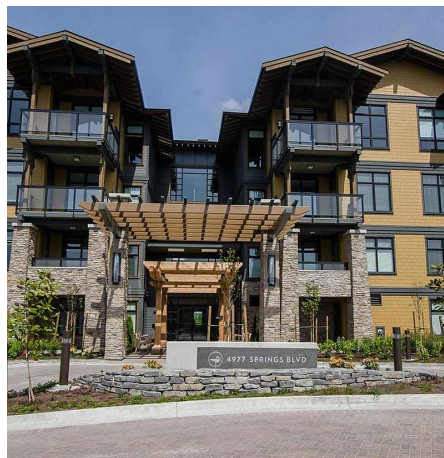

408 4977 Springs Boulevard, Delta

\$949,999

WOW!!! The BEST LOCATED corner Penthouse with gorgeous layout providing over 1,360 sq.ft. of luxury resort lifestyle in the renowned Tsawwassen Springs. High ceilings throughout this 2 bedroom plus den home overlooks the golf course. The large balcony (with gas BBQ outlet) allows for maximum sunshine with water and mountain views, luxury kitchen with S/S appliances and gorgeous quartz counters, generous living dining room with deluxe master suite, secondary bedroom and office/den. Your own Private 2 car garage with storage. Amenities include air conditioning, geothermal heating and fantastic access to Pat Quinn's restaurant, Golf course, Nat's Coffee House Cafe, Newmans Market and Tsawwassen Mills. What a wonderful lifestyle! SELLER IS MOTIVATED !!

FEATURES

Year Built: 2019

Views: GOLF COURSE, NORTH SHORE MTNS.

Listed By: Sutton Group Seafair Realty

rennie