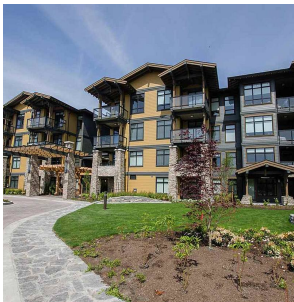

408 4977 Springs Boulevard, Delta

$949,999

WOW!!! The BEST LOCATED corner Penthouse with gorgeous layout providing over 1,360 sq.ft. of luxury resort lifestyle in the renowned Tsawwassen Springs. High ceilings throughout this 2 bedroom plus den home overlooks the golf course. The large balcony (with gas BBQ outlet) allows for maximum sunshine with water and mountain views, luxury kitchen with S/S appliances and gorgeous quartz counters, generous living dining room with deluxe master suite, secondary bedroom and office/den. Your own Private 2 car garage with storage. Amenities include air conditioning, geothermal heating and fantastic access to Pat Quinn's restaurant, Golf course, Nat's Coffee House Cafe, Newmans Market and Tsawwassen Mills. What a wonderful lifestyle! SELLER IS MOTIVATED !!

KEY INFORMATION

MLS® R2589194

Residential Attached

Cliff Drive

2 Bedrooms

2 Bathrooms

1,365 SF

$521.00 Maintenance Fees

FEATURES

Year Built: 2019

Views: GOLF COURSE, NORTH SHORE MTNS.

Listed By: Sutton Group Seafair Realty

rennie