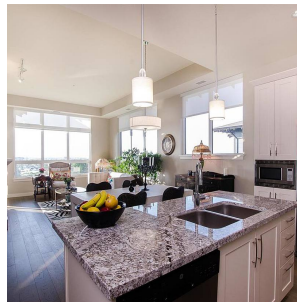

408 4977 Springs Boulevard, Delta

$949,999

WOW!!! The BEST LOCATED corner Penthouse with gorgeous layout providing over 1,360 sq.ft. of luxury resort lifestyle in the renowned Tsawwassen Springs. High ceilings throughout this 2 bedroom plus den home overlooks the golf course. The large balcony (with gas BBQ outlet) allows for maximum sunshine with water and mountain views, luxury kitchen with S/S appliances and gorgeous quartz counters, generous living dining room with deluxe master suite, secondary bedroom and office/den. Your own Private 2 car garage with storage. Amenities include air conditioning, geothermal heating and fantastic access to Pat Quinn's restaurant, Golf course, Nat's Coffee House Cafe, Newmans Market and Tsawwassen Mills. What a wonderful lifestyle! SELLER IS MOTIVATED !!

KEY INFORMATION

MLS® R2589194

Residential Attached

Cliff Drive

2 Bedrooms

2 Bathrooms

1,365 SF

$521.00 Maintenance Fees

FEATURES

Year Built: 2019

Views: GOLF COURSE, NORTH SHORE MTNS.

Listed By: Sutton Group Seafair Realty

rennie