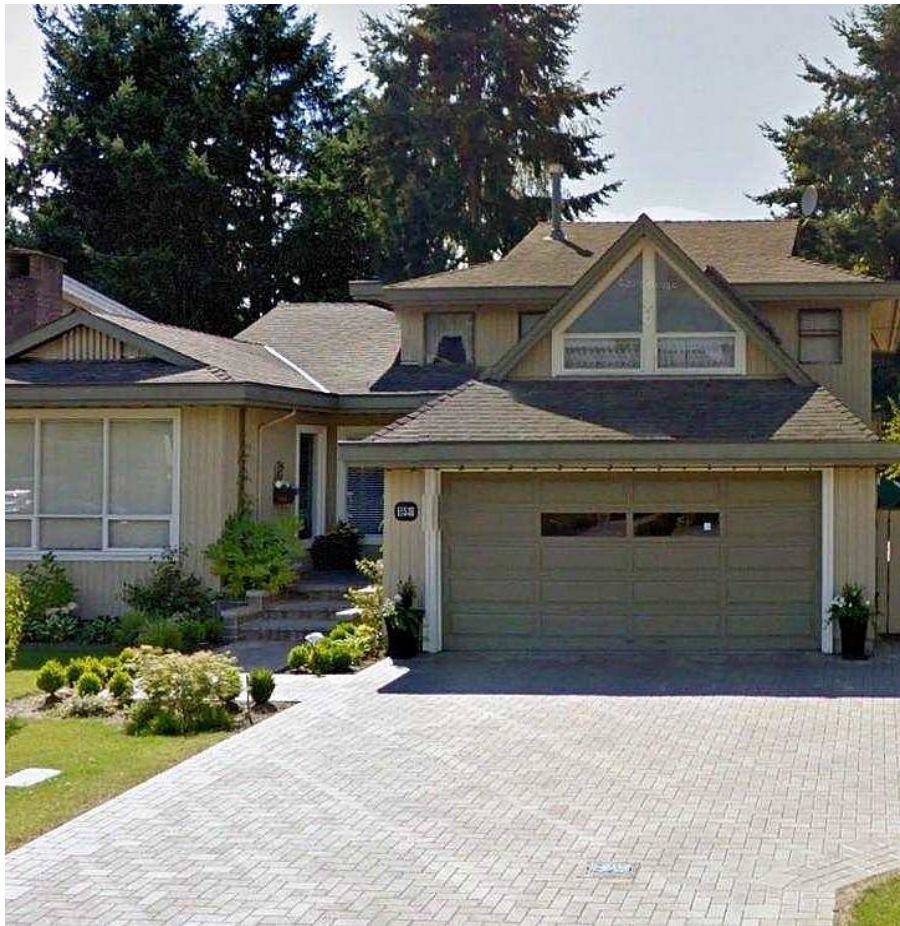

11531 Lapwing Crescent, Richmond

\$1,998,000

Hi quality custom built home located in One of the best Neighbourhood WESTWIND. Fantastic 60x138 lot with west back yard. Three bedrooms up, one in the lower level. Games room up accessed by a 2nd staircase. Spacious kitchen with granite counters, large eating area. Separate garage and workshop (in addition to the attached 2 car garage) accessed on the side of the property RV parking too. Situated across from Westwind School field. Watch your children walk to school! Steveston London High catchment. A short stroll to Steveston Village.

KEY INFORMATION

MLS® R2587886

Residential Detached

Westwind

4 Bedrooms

3 Bathrooms

2,557 SF

8,277 SF Lot