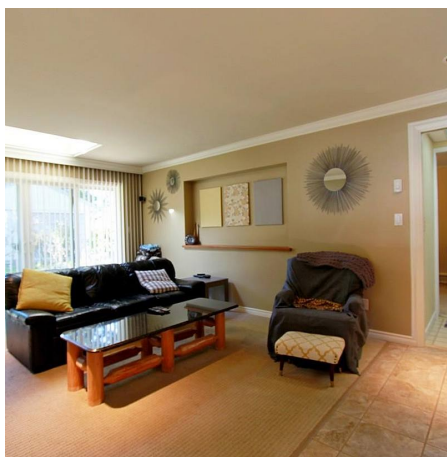

11531 Lapwing Crescent, Richmond

$1,998,000

Hi quality custom built home located in One of the best Neighbourhood WESTWIND. Fantastic 60x138 lot with west back yard. Three bedrooms up, one in the lower level. Games room up accessed by a 2nd staircase. Spacious kitchen with granite counters, large eating area. Separate garage and workshop (in addition to the attached 2 car garage) accessed on the side of the property RV parking too. Situated across from Westwind School field. Watch your children walk to school! Steveston London High catchment. A short stroll to Steveston Village.

KEY INFORMATION

MLS® R2587886

Residential Detached

Westwind

4 Bedrooms

3 Bathrooms

2,557 SF

8,277 SF Lot

FEATURES

Year Built: 1975

Views: PARK VIEW

Listed By: Royal Pacific Realty Corp.

rennie