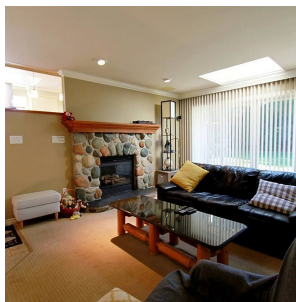

11531 Lapwing Crescent, Richmond

$1,998,000

Hi quality custom built home located in One of the best Neighbourhood WESTWIND. Fantastic 60x138 lot with west back yard. Three bedrooms up, one in the lower level. Games room up accessed by a 2nd staircase. Spacious kitchen with granite counters, large eating area. Separate garage and workshop (in addition to the attached 2 car garage) accessed on the side of the property RV parking too. Situated across from Westwind School field. Watch your children walk to school! Steveston London High catchment. A short stroll to Steveston Village.

KEY INFORMATION

MLS® R2587886

Residential Detached

Westwind

4 Bedrooms

3 Bathrooms

2,557 SF

8,277 SF Lot

FEATURES

Year Built: 1975

Views: PARK VIEW

Listed By: Royal Pacific Realty Corp.

rennie