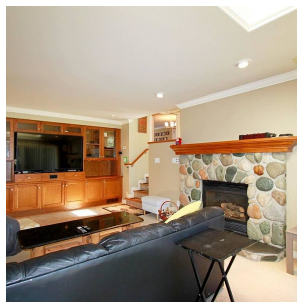

11531 Lapwing Crescent, Richmond

$1,998,000

Hi quality custom built home located in One of the best Neighbourhood WESTWIND. Fantastic 60x138 lot with west back yard. Three bedrooms up, one in the lower level. Games room up accessed by a 2nd staircase. Spacious kitchen with granite counters, large eating area. Separate garage and workshop (in addition to the attached 2 car garage) accessed on the side of the property RV parking too. Situated across from Westwind School field. Watch your children walk to school! Steveston London High catchment. A short stroll to Steveston Village.

KEY INFORMATION

MLS® R2587886

Residential Detached

Westwind

4 Bedrooms

3 Bathrooms

2,557 SF

8,277 SF Lot

FEATURES

Year Built: 1975

Views: PARK VIEW

Listed By: Royal Pacific Realty Corp.

rennie