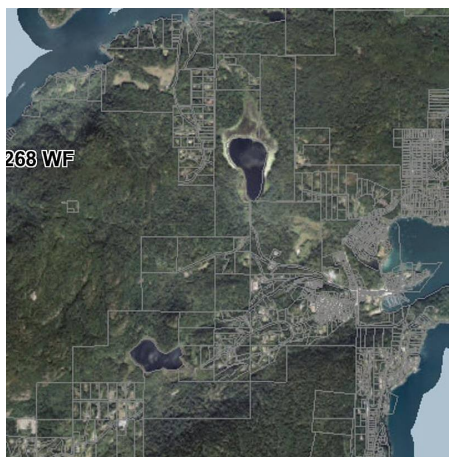

# 1268 Wf, Bowen Island

\$319,000

**WATER ACCESS ONLY** - Amazing opportunity to purchase 1 or 2 side by side waterfront building lots on Bowens sunny west side. Deep water moorage potential creates the perfect water access to these private and secluded off grid properties. Build your dream escape cottage and spend the summer enjoying swimming, fishing, boating and gorgeous sunsets ! Views towards Keats and Gambier, only a short ride from Horseshoe bay or Snug cove. Let us make your dream a reality and book a private tour today !

## FEATURES

Views: KEATS ISLAND / GAMBIER LISLAND

Listed By: RE/MAX Crest Realty

rennie