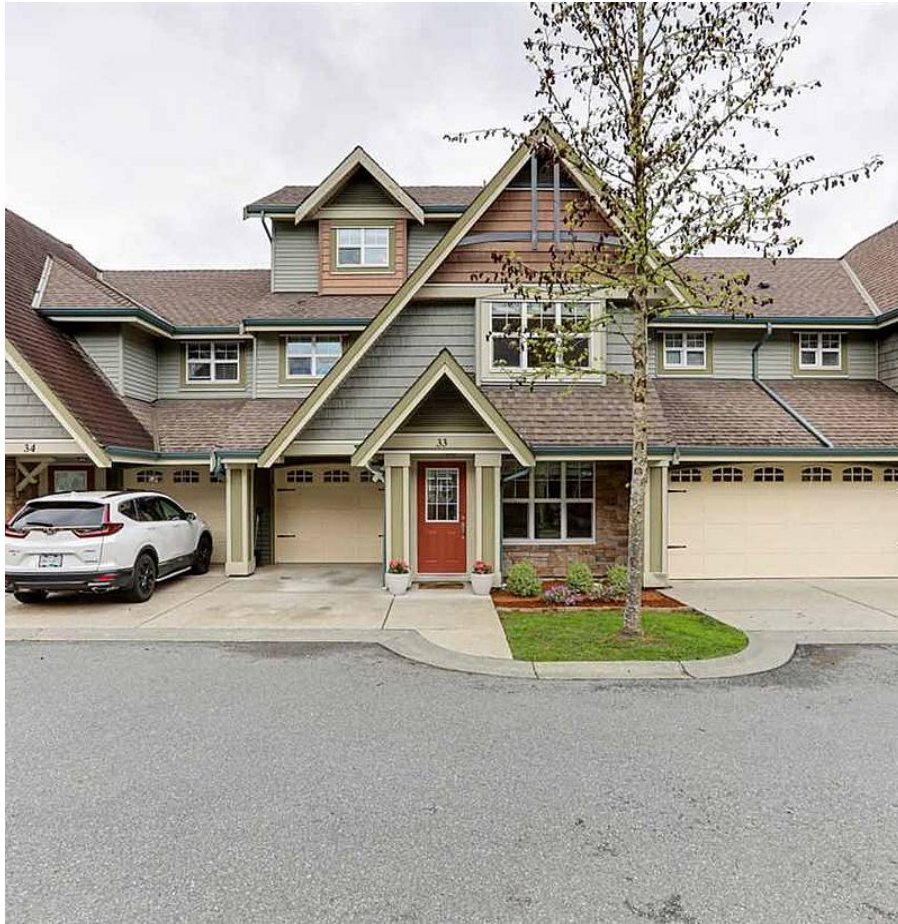

# 33 22977 116 Avenue, Maple Ridge

\$769,900

Welcome to Duet! A great complex to start, that's close to schools, shops, transit, and recreation. This 1886 sqft 3 storey townhouse features 3 beds up including master with full ensuite and WI closet. Cosy loft on 3rd storey with ensuite can be used as 4th bdrm/master or rec room. Convenient powder room on the main level. Spacious eat-in kitchen with bar plus room for a table. Wide plank-style flooring and tile on the main. Stainless appliances, granite counters, and direct access to your fenced yard and patio that's perfect for BBQ's, kids, and pets. Single garage plus driveway for 2nd car. This home is spotless and move-in ready!

## KEY INFORMATION

MLS® R2572919

Residential Attached

East Central Maple Ridge

3 Bedrooms

4 Bathrooms

1,886 SF