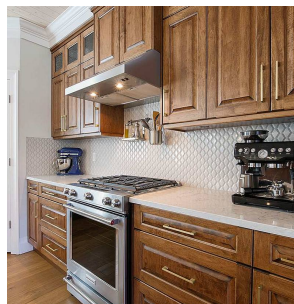

13310 235 Street, Maple Ridge

$1,598,000

A beautiful Scott Charlton Construction home in Balsam Creek. 3,673 sqft home featuring 5 bedrooms and 3.5 bathrooms on a 6,383 sq ft lot. This home is packed with features: Brick siding on the front w/shake, custom wood ceiling on the main floor, wainscoting in the office, crown moulding on the main/upper floors, hardwood flooring, led lighting, gorgeous mudroom, covered deck in the backyard, 2 skylights that brighten the upstairs, laundry upstairs, wood shelves in the closets, vaulted custom wood ceilings in the master bedroom, w/in floor heating and motion censored under-cabinet lighting in the ensuite. The basement features a 1 bdrm legal suite w/vinyl flooring and white cabinets. Artificial Grass. The two car garage boasts 13 ft ceilings as well as a large workbench area to the side.

KEY INFORMATION

MLS® R2567165

Residential Detached

Silver Valley

5 Bedrooms

4 Bathrooms

3,673 SF

6,383 SF Lot

FEATURES

Year Built: 2020

Listed By: RE/MAX LIFESTYLES REALTY

rennie