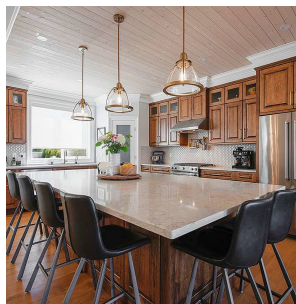

13310 235 Street, Maple Ridge

$1,598,000

A beautiful Scott Charlton Construction home in Balsam Creek. 3,673 sqft home featuring 5 bedrooms and 3.5 bathrooms on a 6,383 sq ft lot. This home is packed with features: Brick siding on the front w/shake, custom wood ceiling on the main floor, wainscoting in the office, crown moulding on the main/upper floors, hardwood flooring, led lighting, gorgeous mudroom, covered deck in the backyard, 2 skylights that brighten the upstairs, laundry upstairs, wood shelves in the closets, vaulted custom wood ceilings in the master bedroom, w/in floor heating and motion censored under-cabinet lighting in the ensuite. The basement features a 1 bdrm legal suite w/vinyl flooring and white cabinets. Artificial Grass. The two car garage boasts 13 ft ceilings as well as a large workbench area to the side.

KEY INFORMATION

MLS® R2567165

Residential Detached

Silver Valley

5 Bedrooms

4 Bathrooms

3,673 SF

6,383 SF Lot

FEATURES

Year Built: 2020

Listed By: RE/MAX LIFESTYLES REALTY

rennie