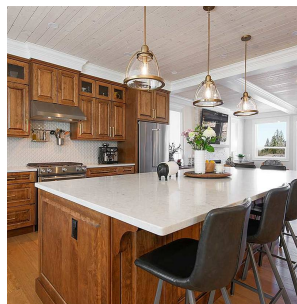

13310 235 Street, Maple Ridge

$1,598,000

A beautiful Scott Charlton Construction home in Balsam Creek. 3,673 sqft home featuring 5 bedrooms and 3.5 bathrooms on a 6,383 sq ft lot. This home is packed with features: Brick siding on the front w/shake, custom wood ceiling on the main floor, wainscoting in the office, crown moulding on the main/upper floors, hardwood flooring, led lighting, gorgeous mudroom, covered deck in the backyard, 2 skylights that brighten the upstairs, laundry upstairs, wood shelves in the closets, vaulted custom wood ceilings in the master bedroom, w/in floor heating and motion censored under-cabinet lighting in the ensuite. The basement features a 1 bdrm legal suite w/vinyl flooring and white cabinets. Artificial Grass. The two car garage boasts 13 ft ceilings as well as a large workbench area to the side.

KEY INFORMATION

MLS® R2567165

Residential Detached

Silver Valley

5 Bedrooms

4 Bathrooms

3,673 SF

6,383 SF Lot

FEATURES

Year Built: 2020

Listed By: RE/MAX LIFESTYLES REALTY

rennie