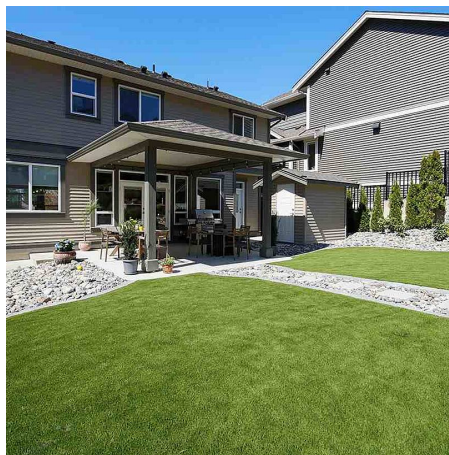

13310 235 Street, Maple Ridge

$1,598,000

A beautiful Scott Charlton Construction home in Balsam Creek. 3,673 sqft home featuring 5 bedrooms and 3.5 bathrooms on a 6,383 sq ft lot. This home is packed with features: Brick siding on the front w/shake, custom wood ceiling on the main floor, wainscoting in the office, crown moulding on the main/upper floors, hardwood flooring, led lighting, gorgeous mudroom, covered deck in the backyard, 2 skylights that brighten the upstairs, laundry upstairs, wood shelves in the closets, vaulted custom wood ceilings in the master bedroom, w/in floor heating and motion censored under-cabinet lighting in the ensuite. The basement features a 1 bdrm legal suite w/vinyl flooring and white cabinets. Artificial Grass. The two car garage boasts 13 ft ceilings as well as a large workbench area to the side.

KEY INFORMATION

MLS® R2567165

Residential Detached

Silver Valley

5 Bedrooms

4 Bathrooms

3,673 SF

6,383 SF Lot

FEATURES

Year Built: 2020

Listed By: RE/MAX LIFESTYLES REALTY

rennie