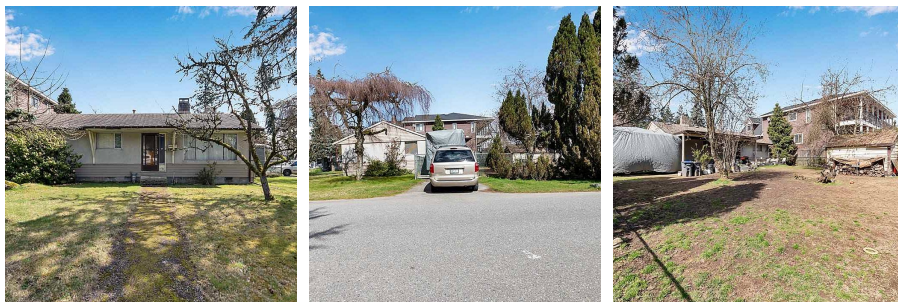

6758 135 Street, Surrey

$1,200,000

Location! Location! Location! In the heart of West Newton over 8900 SF corner lot. Build your dream home here. The house has no value and is sold "as is, where is" Close to shops, gym, grocery store, bus stop, elementary school, park etc. Do NOT walk on the property without an appointment.

KEY INFORMATION

MLS® R2560712

Residential Detached

West Newton

3 Bedrooms

1 Bathroom

1,200 SF

8,962 SF Lot

FEATURES

Year Built: 1957

Listed By: Century 21 Coastal Realty Ltd.

rennie