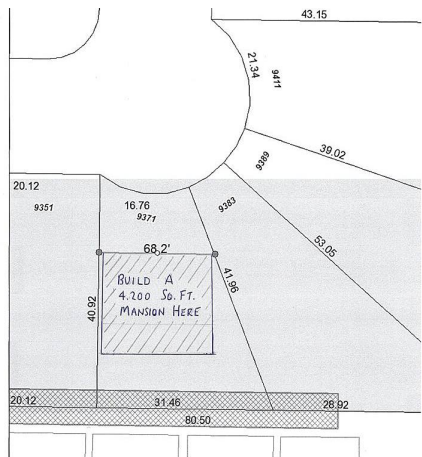

9371 Pinewell Crescent, Richmond

$1,598,000

Massive, almost 10,000 Sq Ft Lot in Fabulous and quiet family neighbourhood! Very Reasonably Priced! Build over 4,200 sq ft Mansion in an area surrounded by new homes. Good Frontage on this lot, with approximately 70' width where a new house would be built (please see Lot map in Photos). No big trees out front. Terrific area close to French Immersion Schools, South Arm Park and Broadmoor Shopping Centre. Clean and well kept split level house. Interior showings will be limited to serious buyers only, so drive by first but do not enter property (dog) without talking to listing agent. Seller prefers a short term Rent Back. This is really good value for such a Huge Lot!

KEY INFORMATION

MLS® R2559938

Residential Detached

South Arm

3 Bedrooms

2 Bathrooms

1,633 SF

9,915 SF Lot

FEATURES

Year Built: 1958

Listed By: Macdonald Realty Westmar

rennie