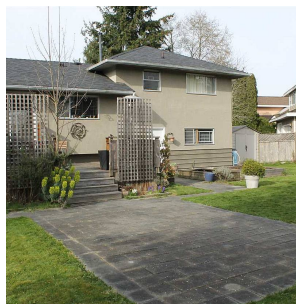

9371 Pinewell Crescent, Richmond

$1,598,000

Massive, almost 10,000 Sq Ft Lot in Fabulous and quiet family neighbourhood! Very Reasonably Priced! Build over 4,200 sq ft Mansion in an area surrounded by new homes. Good Frontage on this lot, with approximately 70' width where a new house would be built (please see Lot map in Photos). No big trees out front. Terrific area close to French Immersion Schools, South Arm Park and Broadmoor Shopping Centre. Clean and well kept split level house. Interior showings will be limited to serious buyers only, so drive by first but do not enter property (dog) without talking to listing agent. Seller prefers a short term Rent Back. This is really good value for such a Huge Lot!

KEY INFORMATION

MLS® R2559938

Residential Detached

South Arm

3 Bedrooms

2 Bathrooms

1,633 SF

9,915 SF Lot

FEATURES

Year Built: 1958

Listed By: Macdonald Realty Westmar

rennie