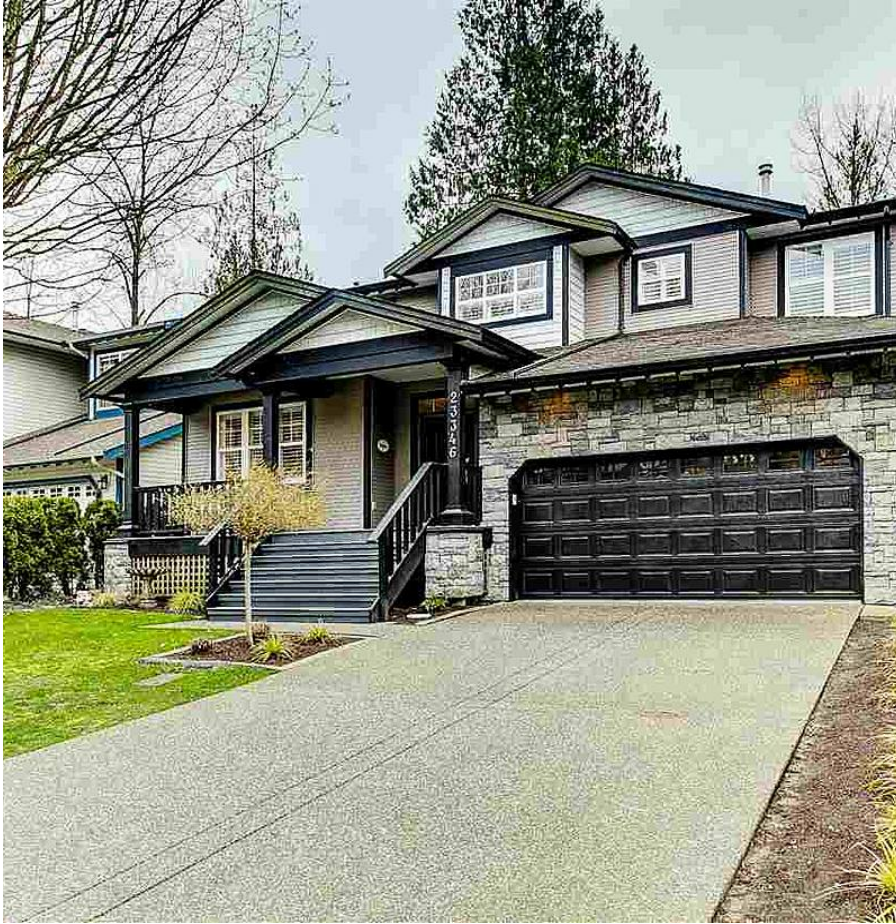

23346 133rd Avenue, Maple Ridge

\$1,369,900

WELCOME TO BALSAM CREEK, SILVER VALLEY. This beautiful family friendly home features 6 bedrooms, 4 bathrooms and a bright + spacious open floor plan, perfect for those that love to entertain. Pride in ownership shows throughout. South facing backyard onto greenbelt space, with a creek running through the forest. One of the most premier locations in Silver Valley within a sought after connected community. Unparalleled + idyllic location. This exquisite home provides the best of both worlds. Soak in the wholeness and serenity of nature with nearby hiking trails, Alouette lake + Golden Ears Provincial Park. Steps away from the city's esteemed Maple Ridge water park, as well as the top-rated local pub! Just a short drive from the city centre + the Golden Ears Bridge.

KEY INFORMATION

MLS® R2558537

Residential Detached

Silver Valley

6 Bedrooms

4 Bathrooms

3,831 SF

4,392 SF Lot