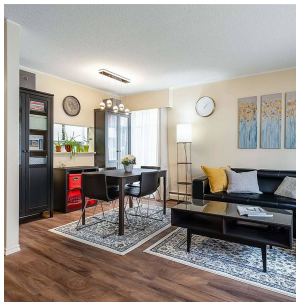

206 225 Mowat Street, New Westminster

$449,500

Gorgeous 2bedroom, corner unit with additional windows in dining area and Kitchen offers lots of Natural light. Nice size patio on the quite side of the building surrounded by green space for privacy. Cozy up to your wood burning fireplace on those chilly nights or with that someone SPECIAL. This home unit features New engineered hardwood plank flooring, newer kitchen with: cabinets. backsplash, counters, stainless steel appliances & tile flooring, front loading washer/dryer & freshly painted. New Roof 2020, Unit comes with secure underground parking & storage locker. The complex is nestled in a quiet neighborhood just a few blocks to transit & nearby skytrain (just 30 minutes to Downtown).Thurs. April 1st 5:30-7pm, Touchbase pls.

KEY INFORMATION

MLS® R2557615

Residential Attached

Uptown

2 Bedrooms

1 Bathroom

826 SF

$471.38 Maintenance Fees

FEATURES

Year Built: 1984

Listed By: Stilhavn Real Estate Services

rennie