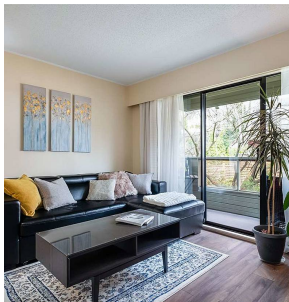

206 225 Mowat Street, New Westminster

$449,500

Gorgeous 2bedroom, corner unit with additional windows in dining area and Kitchen offers lots of Natural light. Nice size patio on the quite side of the building surrounded by green space for privacy. Cozy up to your wood burning fireplace on those chilly nights or with that someone SPECIAL. This home unit features New engineered hardwood plank flooring, newer kitchen with: cabinets. backsplash, counters, stainless steel appliances & tile flooring, front loading washer/dryer & freshly painted. New Roof 2020, Unit comes with secure underground parking & storage locker. The complex is nestled in a quiet neighborhood just a few blocks to transit & nearby skytrain (just 30 minutes to Downtown).Thurs. April 1st 5:30-7pm, Touchbase pls.

KEY INFORMATION

MLS® R2557615

Residential Attached

Uptown

2 Bedrooms

1 Bathroom

826 SF

$471.38 Maintenance Fees

FEATURES

Year Built: 1984

Listed By: Stilhavn Real Estate Services

rennie