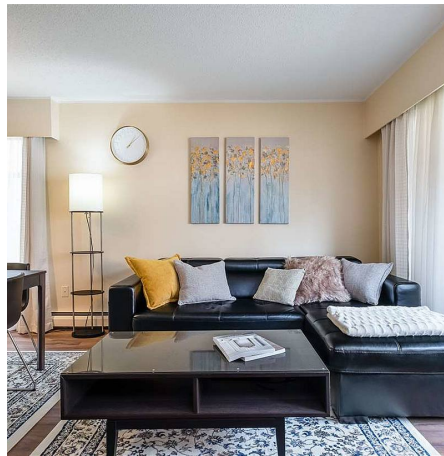

206 225 Mowat Street, New Westminster

$449,500

Gorgeous 2bedroom, corner unit with additional windows in dining area and Kitchen offers lots of Natural light. Nice size patio on the quite side of the building surrounded by green space for privacy. Cozy up to your wood burning fireplace on those chilly nights or with that someone SPECIAL. This home unit features New engineered hardwood plank flooring, newer kitchen with: cabinets. backsplash, counters, stainless steel appliances & tile flooring, front loading washer/dryer & freshly painted. New Roof 2020, Unit comes with secure underground parking & storage locker. The complex is nestled in a quiet neighborhood just a few blocks to transit & nearby skytrain (just 30 minutes to Downtown).Thurs. April 1st 5:30-7pm, Touchbase pls.

KEY INFORMATION

MLS® R2557615

Residential Attached

Uptown

2 Bedrooms

1 Bathroom

826 SF

$471.38 Maintenance Fees

FEATURES

Year Built: 1984

Listed By: Stilhavn Real Estate Services

rennie