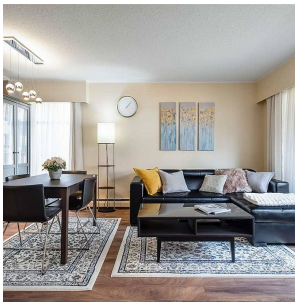

206 225 Mowat Street, New Westminster

$449,500

Gorgeous 2bedroom, corner unit with additional windows in dining area and Kitchen offers lots of Natural light. Nice size patio on the quite side of the building surrounded by green space for privacy. Cozy up to your wood burning fireplace on those chilly nights or with that someone SPECIAL. This home unit features New engineered hardwood plank flooring, newer kitchen with: cabinets. backsplash, counters, stainless steel appliances & tile flooring, front loading washer/dryer & freshly painted. New Roof 2020, Unit comes with secure underground parking & storage locker. The complex is nestled in a quiet neighborhood just a few blocks to transit & nearby skytrain (just 30 minutes to Downtown).Thurs. April 1st 5:30-7pm, Touchbase pls.

KEY INFORMATION

MLS® R2557615

Residential Attached

Uptown

2 Bedrooms

1 Bathroom

826 SF

$471.38 Maintenance Fees

FEATURES

Year Built: 1984

Listed By: Stilhavn Real Estate Services

rennie