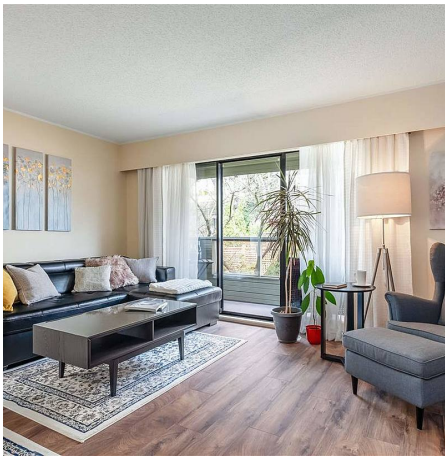

206 225 Mowat Street, New Westminster

$449,500

Gorgeous 2bedroom, corner unit with additional windows in dining area and Kitchen offers lots of Natural light. Nice size patio on the quite side of the building surrounded by green space for privacy. Cozy up to your wood burning fireplace on those chilly nights or with that someone SPECIAL. This home unit features New engineered hardwood plank flooring, newer kitchen with: cabinets. backsplash, counters, stainless steel appliances & tile flooring, front loading washer/dryer & freshly painted. New Roof 2020, Unit comes with secure underground parking & storage locker. The complex is nestled in a quiet neighborhood just a few blocks to transit & nearby skytrain (just 30 minutes to Downtown).Thurs. April 1st 5:30-7pm, Touchbase pls.

KEY INFORMATION

MLS® R2557615

Residential Attached

Uptown

2 Bedrooms

1 Bathroom

826 SF

$471.38 Maintenance Fees

FEATURES

Year Built: 1984

Listed By: Stilhavn Real Estate Services

rennie