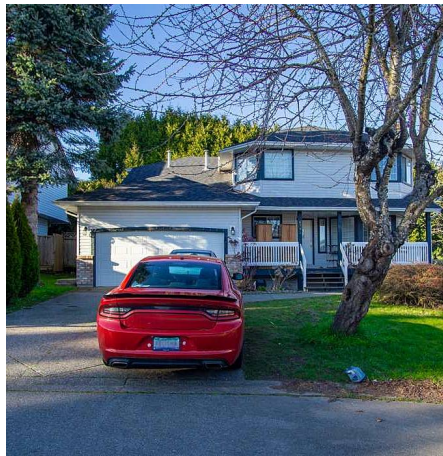

6992 143a Street, Surrey

$1,299,000

Outstanding two storey home in the heart of East Newton. Tenanted property rented out $2500 per month plus utilities. . Just two blocks from school and transit, close to recreation, shopping and Newton Bus Loop. Roof changed in 2016, hot water tank 2020 and furnace 2018 old. Private backyard with huge deck. Please wearing Masks and sanitize hands are mandatory. Need 24 Hours notice for showing.

KEY INFORMATION

MLS® R2556450

Residential Detached

East Newton

4 Bedrooms

3 Bathrooms

2,170 SF

7,081 SF Lot

FEATURES

Year Built: 1989

Listed By: City 2 City Real Estate Services Inc.

rennie