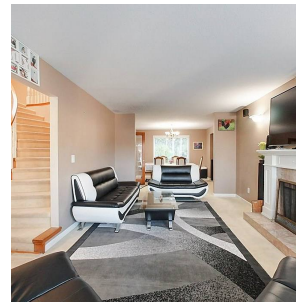

6992 143a Street, Surrey

$1,299,000

Outstanding two storey home in the heart of East Newton. Tenanted property rented out $2500 per month plus utilities. . Just two blocks from school and transit, close to recreation, shopping and Newton Bus Loop. Roof changed in 2016, hot water tank 2020 and furnace 2018 old. Private backyard with huge deck. Please wearing Masks and sanitize hands are mandatory. Need 24 Hours notice for showing.

KEY INFORMATION

MLS® R2556450

Residential Detached

East Newton

4 Bedrooms

3 Bathrooms

2,170 SF

7,081 SF Lot

FEATURES

Year Built: 1989

Listed By: City 2 City Real Estate Services Inc.

rennie