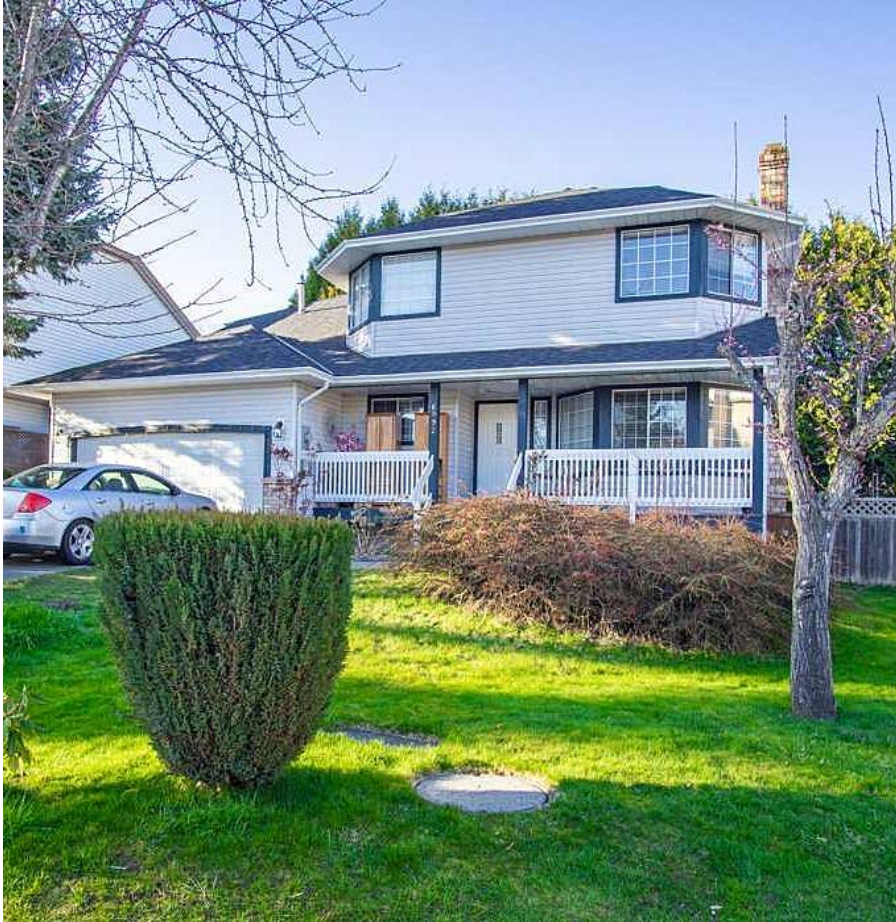

# 6992 143a Street, Surrey

\$1,299,000

Outstanding two storey home in the heart of East Newton. Tenanted property rented out \$2500 per month plus utilities. . Just two blocks from school and transit, close to recreation, shopping and Newton Bus Loop. Roof changed in 2016, hot water tank 2020 and furnace 2018 old. Private backyard with huge deck. Please wearing Masks and sanitize hands are mandatory. Need 24 Hours notice for showing.

## KEY INFORMATION

MLS® R2556450

Residential Detached

East Newton

4 Bedrooms

3 Bathrooms

2,170 SF

7,081 SF Lot