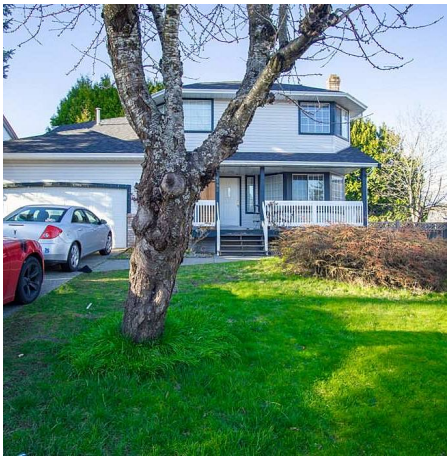

6992 143a Street, Surrey

$1,299,000

Outstanding two storey home in the heart of East Newton. Tenanted property rented out $2500 per month plus utilities. . Just two blocks from school and transit, close to recreation, shopping and Newton Bus Loop. Roof changed in 2016, hot water tank 2020 and furnace 2018 old. Private backyard with huge deck. Please wearing Masks and sanitize hands are mandatory. Need 24 Hours notice for showing.

KEY INFORMATION

MLS® R2556450

Residential Detached

East Newton

4 Bedrooms

3 Bathrooms

2,170 SF

7,081 SF Lot

FEATURES

Year Built: 1989

Listed By: City 2 City Real Estate Services Inc.

rennie