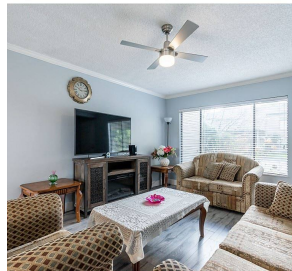

5 32310 Mouat Drive, Abbotsford

$439,000

You want to live here a beautifully renovated 3 bed 2 bath home located in the heart of Abbotsford, backing into Mouat School, walking distance to Rotary Stadium and within to all amenities. Beautiful kitchens, brand new laminate floor & paint. It has private fenced backyard and patio, and another private deck upstairs' off the master bedroom. SHOWING RESUME AS OF MARCH 23,2021. PLEASE CALL FOR MORE INFO.

KEY INFORMATION

MLS® R2543004

Residential Attached

Abbotsford West

3 Bedrooms

2 Bathrooms

1,224 SF

FEATURES

Year Built: 1978

Listed By: Planet Group Realty Inc.

rennie