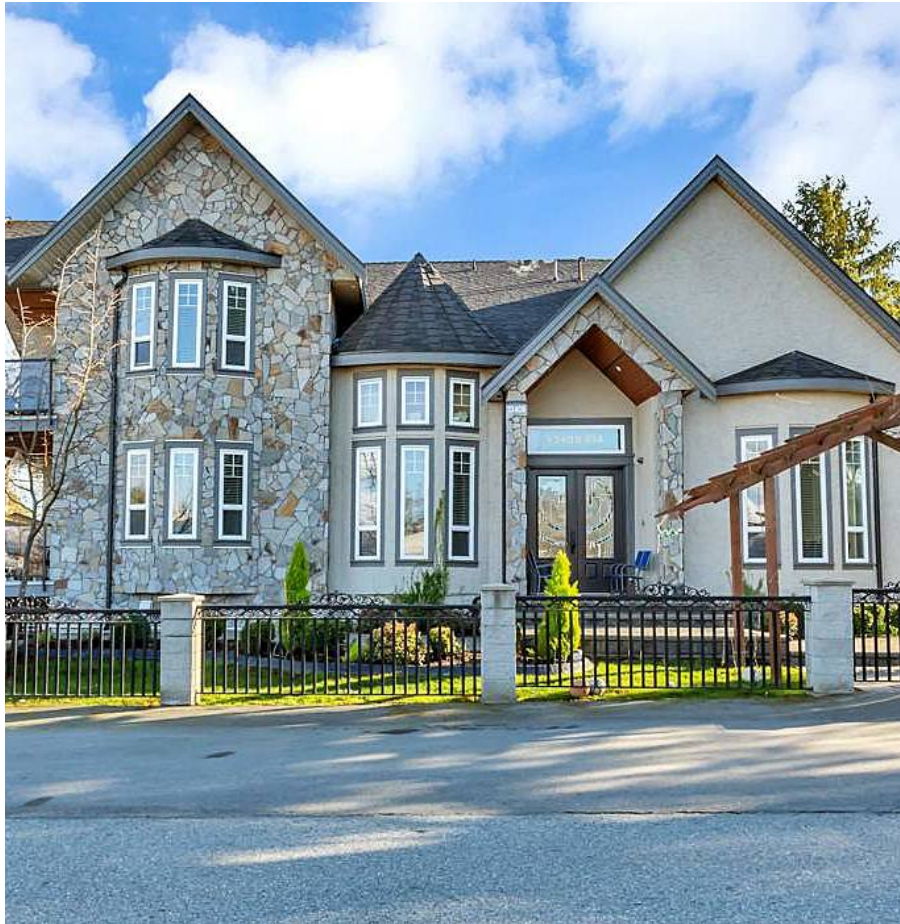

13408 65a Avenue, Surrey

\$2,499,000

Beautiful Custom Home on a 7,573 sq. ft. CORNER lot in West Newton! There is 5,404 sq. ft. of living space on 3 floors. Home has 9 bedrooms and 7 bathrooms including one on the main and 2 suites - great mortgage helpers. You are welcomed with high ceilings and fine details throughout. The main floor features living, dining and family rooms plus a games room and guest bedroom. The spacious kitchen has a large nook area, island and spice kitchen. Your family will sleep well in one of the four bedrooms upstairs. The basement is fully finished with two mortgage helpers suites. This home is across the street from Henry Bose Elementary School and two blocks from Panorama Ridge Secondary School. You'll want to see this one!

KEY INFORMATION

MLS® R2555431

Residential Detached

West Newton

9 Bedrooms

7 Bathrooms

5,404 SF

7,473 SF Lot