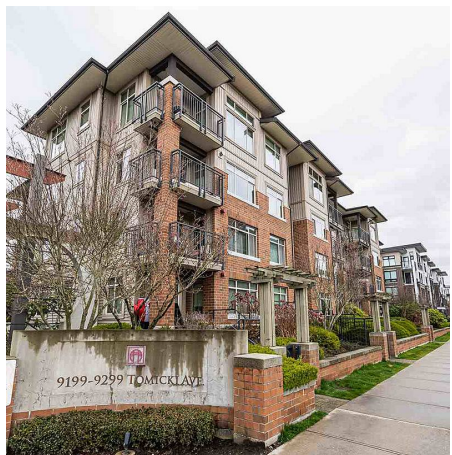

110 9299 Tomicki Avenue, Richmond

$738,000

Enjoy luxury living in this Bright & Spacious 2 bed 2 baths 928 SF unit at Meridian Gate by Polygon in Alexandra neighborhood. Featured an open concept layout w/ tons of natural light, gourmet kitchen w/ granite countertops, stainless steel appliances, a huge master bedroom with walk-in closet, and cozy carpet flooring. Enjoy private access to 7000 SF clubhouse with resort-style amenities which includes an outdoor pool, hot tub, exercise room, billiards table, theatre room, party room & guest suite. Central location that only steps away from Garden City Plaza, Walmart, Starbucks, local shops & restaurants. Close to Transit, Kwantlen University & School Catchment: Tomsett Elementary; MacNeill Secondary. Open Hse Mar 26 from 2-4 PM & 27 from 12-2 PM.

KEY INFORMATION

MLS® R2555103

Residential Attached

West Cambie

2 Bedrooms

2 Bathrooms

952 SF

$470.78 Maintenance Fees

FEATURES

Year Built: 2009

Listed By: Jovi Realty (Richmond) Inc.

rennie