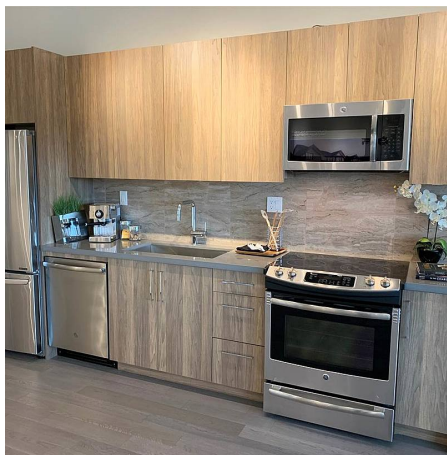

96 4337 Boundary Road, Richmond

$795,900

Welcome to Parc Thompson, Brand New Townhomes in the neighbourhood of Hamilton built by Dava Developments, one of Richmond's most premium home builders. This 3 level townhome features: 3 bedrooms, 1 Den, 1 Nook and 2.5 Baths, 9 foot ceilings in living space, open gourmet kitchen, Undermount kitchen sink, Soft-Close Cabinets, quartz countertop, Vinyl flooring, balcony space and attached garage with Two Side by Side parking spots. Centrally located to shopping and transit. Please call for more plans and information. Completion Spring 2022. Presentation Center is located at #1020 - 10013 River Dr, Richmond. By Appointment Only, Call now to book your private preview! Call for more information! 10% Deposit On Now

KEY INFORMATION

MLS® R2552707

Residential Attached

Hamilton

3 Bedrooms

3 Bathrooms

1,292 SF

FEATURES

Year Built: 2023

Listed By: Oakwyn Realty Ltd.

rennie