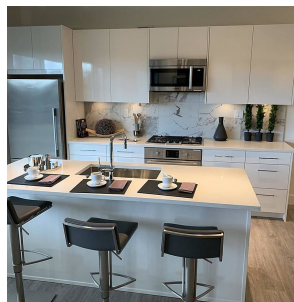

96 4337 Boundary Road, Richmond

$795,900

Welcome to Parc Thompson, Brand New Townhomes in the neighbourhood of Hamilton built by Dava Developments, one of Richmond's most premium home builders. This 3 level townhome features: 3 bedrooms, 1 Den, 1 Nook and 2.5 Baths, 9 foot ceilings in living space, open gourmet kitchen, Undermount kitchen sink, Soft-Close Cabinets, quartz countertop, Vinyl flooring, balcony space and attached garage with Two Side by Side parking spots. Centrally located to shopping and transit. Please call for more plans and information. Completion Spring 2022. Presentation Center is located at #1020 - 10013 River Dr, Richmond. By Appointment Only, Call now to book your private preview! Call for more information! 10% Deposit On Now

KEY INFORMATION

MLS® R2552707

Residential Attached

Hamilton

3 Bedrooms

3 Bathrooms

1,292 SF

FEATURES

Year Built: 2023

Listed By: Oakwyn Realty Ltd.

rennie