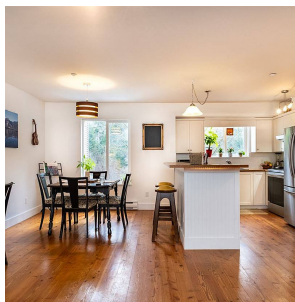

1 9900 Valley Drive, Squamish

$750,000

This is the one you've been waiting for! A wonderfully updated END UNIT in a commuter's dream location. 3 bedrooms, 2 bathrooms & TONS OF STORAGE for all of your Squamish toys. World-class mountain biking, hiking trails, and rock climbing are mere minutes from your door. Inside, the home features an array of warm and inviting updates. Wood finishes abound and entertaining is a delight around your oversized kitchen island. The open concept living space gives the home an airy atmosphere and the master bedroom will have you feeling like you're waking up in nature. The views of the Stawamus Chief will remind each morning of exactly why this home is the perfect choice for you & your family.

KEY INFORMATION

MLS® R2547092

Residential Attached

Valleycliffe

3 Bedrooms

2 Bathrooms

1,185 SF

FEATURES

Year Built: 1998

Views: The Chief & Greenspace

Listed By: Harcourts

rennie