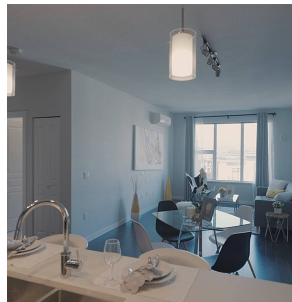

502 9366 Tomicki Avenue, Richmond

$688,000

Polygon excellent made 2 Bedroom with Mountain View with one of the best floor plans in the Complex. Located in Richmond's highly sought-after Alexandra Gardens neighbourhood. Features air-conditioned interiors, beautiful gourmet kitchen with integrated KitchenAid/Blomberg appliances and 9 foot ceilings. Unit upgraded with Ceiling height large mirror in living room . A 12,000 sf residents-only clubhouse, The Alexandra Club, offers an outdoor pool, gymnasium for court activities, fitness studio, guest suite and multi-media lounge. Hundreds of fashionable shops and restaurants including new Richmond Walmart are within walking distance. Alexandra Court is steps to schools, Aberdeen Center, Lansdowne Mall & KPU virtual tour: <https://www.youtube.com/watch?v=WdE4zCS2Ktk&t=53s>

KEY INFORMATION

MLS® R2545241

Residential Attached

West Cambie

2 Bedrooms

2 Bathrooms

822 SF

$451.00 Maintenance Fees

FEATURES

Year Built: 2016

Views: MOUNTAIN VIEWS

Listed By: LeHomes Realty Premier

rennie