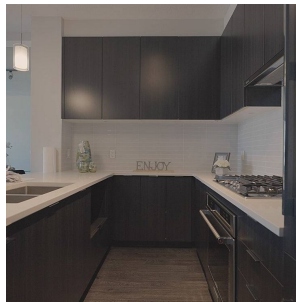

502 9366 Tomicki Avenue, Richmond

$688,000

Polygon excellent made 2 Bedroom with Mountain View with one of the best floor plans in the Complex. Located in Richmond's highly sought-after Alexandra Gardens neighbourhood. Features air-conditioned interiors, beautiful gourmet kitchen with integrated KitchenAid/Blomberg appliances and 9 foot ceilings. Unit upgraded with Ceiling height large mirror in living room . A 12,000 sf residents-only clubhouse, The Alexandra Club, offers an outdoor pool, gymnasium for court activities, fitness studio, guest suite and multi-media lounge. Hundreds of fashionable shops and restaurants including new Richmond Walmart are within walking distance. Alexandra Court is steps to schools, Aberdeen Center, Lansdowne Mall & KPU virtual tour: <https://www.youtube.com/watch?v=WdE4zCS2Ktk&t=53s>

KEY INFORMATION

MLS® R2545241

Residential Attached

West Cambie

2 Bedrooms

2 Bathrooms

822 SF

$451.00 Maintenance Fees

FEATURES

Year Built: 2016

Views: MOUNTAIN VIEWS

Listed By: LeHomes Realty Premier

rennie