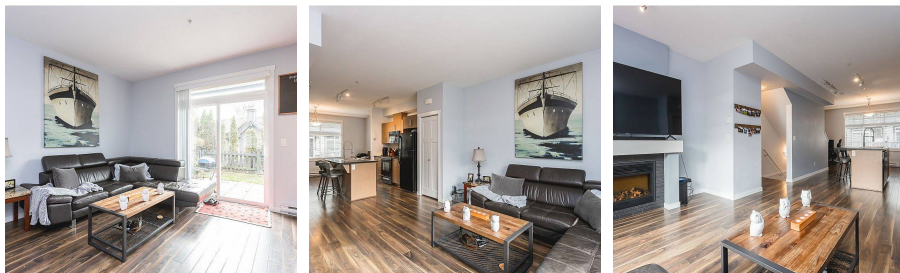

FEATURES

Year Built: 2012
Listed By: Royal LePage - Brookside Realty