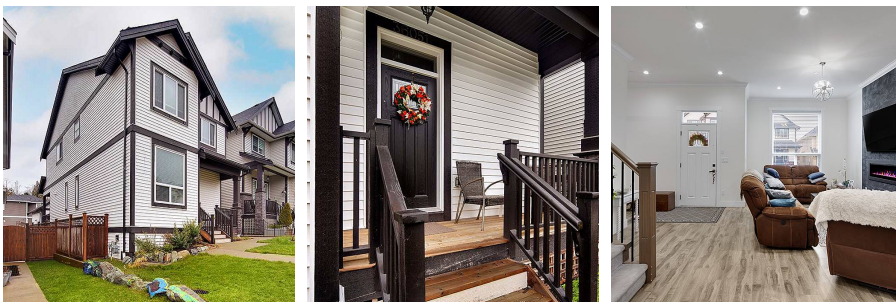

FEATURES

Year Built: 2017

Listed By: Century 21 AAA Realty Inc.