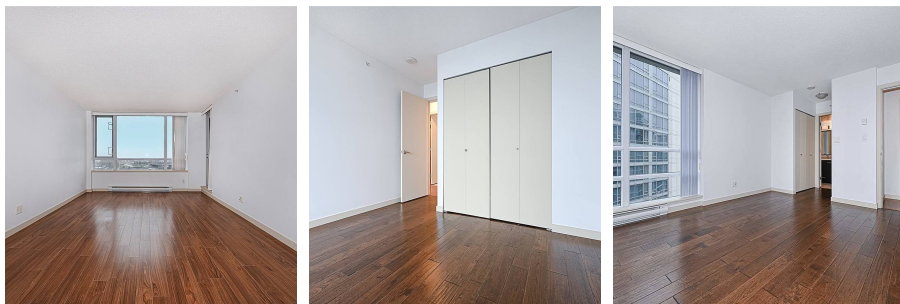

FEATURES

Year Built: 2010

Views: River & Mountain view

Listed By: Royal Pacific Riverside Realty Ltd.