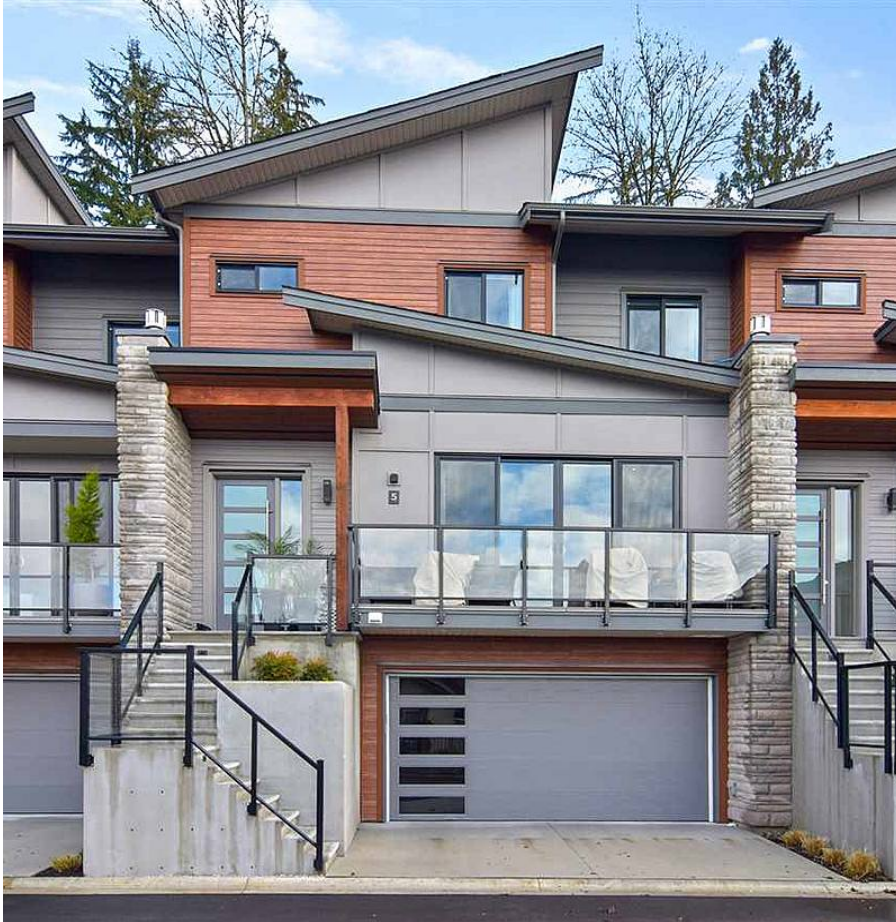

# 5 23415 Cross Road, Maple Ridge

\$1,149,800

RARE OPPORTUNITY to own in the Highly Esteemed ELEVEN ON CROSS! Built by award winning West Coast Dream Homes this exclusive 11 unit GATED Townhome complex is perched on GREENBELT in Silver Valley. Step in to LUXURY with 10 ft. ceilings on main, oversized doors & gas fireplace, a Chef's Kitchen w/top of the line Kitchen-Aid Pro-line & Wolf appliances, Spa like bathrooms, granite countertops & custom lighting in this former showhome. Dbl garage features polycoat floor, custom cabinets & storage wall. State of the art upgrades such as RI Electric car charger, Hot water on demand, built in sprinklers, A/C, heat pump, central vacuum, gas BBQ hookup, remote controlled awning & blinds. Enjoy a custom built home w/security & low maintenance of a townhome. Too many custom upgrades to list! NO GST.

## KEY INFORMATION

MLS® R2534894

Residential Attached

Silver Valley

3 Bedrooms

4 Bathrooms

2,236 SF

## FEATURES

Year Built: 2020

Views: Park & Rooftops/Sunset

Listed By: RE/MAX LIFESTYLES REALTY

rennie