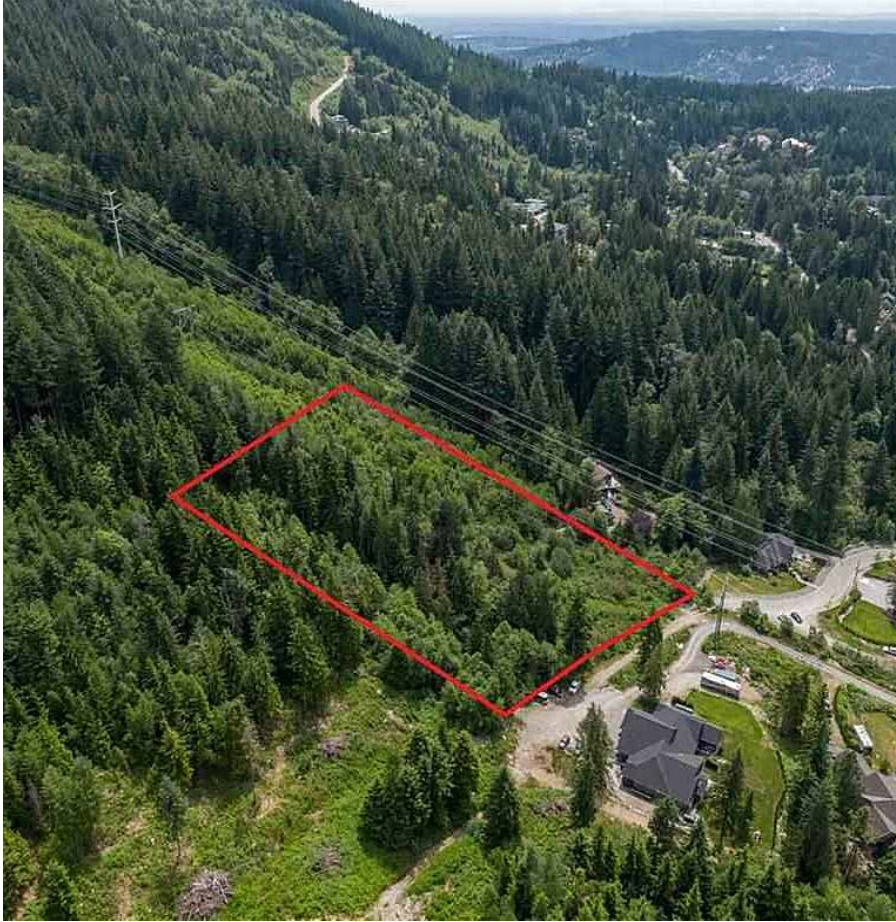

2300 Leggett Drive, Anmore

\$1,725,000

Rarely do parcels larger than 1 acre become available in Anmore. This beautiful forested and sloping 3.41 acre property with views to the South, West and North. Located at the end of Leggett Drive which will be extended in the future to access lands beyond. Buntzen Lake, Sasamat Lake, Belcarra, Trails and nature at your doorstep. Call for more information.