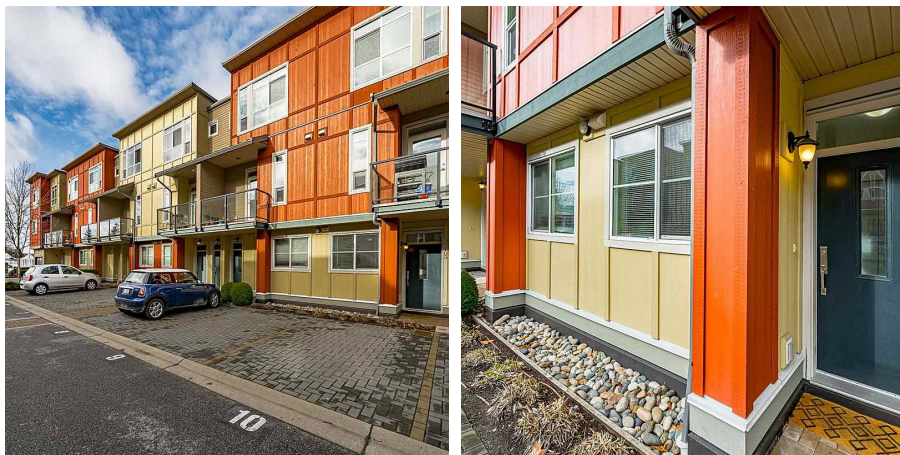

FEATURES

Year Built: 2011

Listed By: Sutton Group Seafair Realty