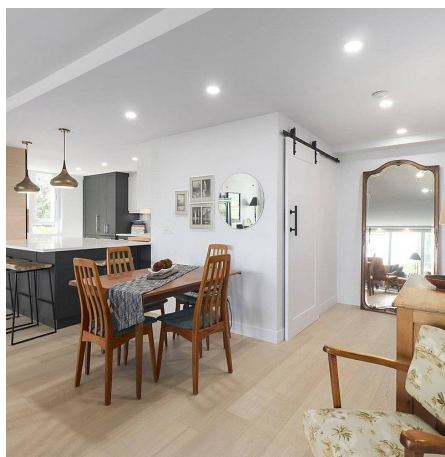

409 1350 View Crescent, Delta

$599,900

MUST SEE Sunny corner unit in the CLASSIC (concrete building) featuring stunning everlasting views of the golf course, mountains & courtyard gardens with water fountain. Do you appreciate quality? This is essentially a new home. Beautifully renovated (nearly $100,000 in renos) to open plan concept with top of line flooring, new gourmet kitchen (all appliances) with huge island, new cabinets, quartz countertops, lavish bathrooms, new doors, it's all been done, just move in and ENJOY! Building features car wash, hobby room with carpentry tools, exercise room etc. Enjoy the panoramic view from all the living areas or the spacious balcony. Located just steps from shopping, restaurants in sunny Tsawwassen. Everything is included in your strata fees (heat, gas, hot water, recycling).

KEY INFORMATION

MLS® R2531518

Residential Attached

Beach Grove

1 Bedroom

2 Bathrooms

1,250 SF

$469.70 Maintenance Fees

FEATURES

Year Built: 1983

Views: GOLF COURSE, MOUNTAINS, C/YARD

Listed By: Royal LePage Regency Realty

rennie