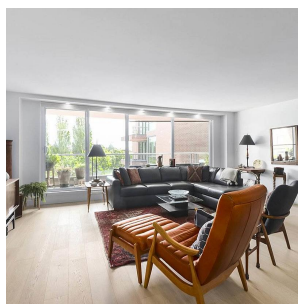

409 1350 View Crescent, Delta

$599,900

MUST SEE Sunny corner unit in the CLASSIC (concrete building) featuring stunning everlasting views of the golf course, mountains & courtyard gardens with water fountain. Do you appreciate quality? This is essentially a new home. Beautifully renovated (nearly $100,000 in renos) to open plan concept with top of line flooring, new gourmet kitchen (all appliances) with huge island, new cabinets, quartz countertops, lavish bathrooms, new doors, it's all been done, just move in and ENJOY! Building features car wash, hobby room with carpentry tools, exercise room etc. Enjoy the panoramic view from all the living areas or the spacious balcony. Located just steps from shopping, restaurants in sunny Tsawwassen. Everything is included in your strata fees (heat, gas, hot water, recycling).

KEY INFORMATION

MLS® R2531518

Residential Attached

Beach Grove

1 Bedroom

2 Bathrooms

1,250 SF

$469.70 Maintenance Fees

FEATURES

Year Built: 1983

Views: GOLF COURSE, MOUNTAINS, C/YARD

Listed By: Royal LePage Regency Realty

rennie