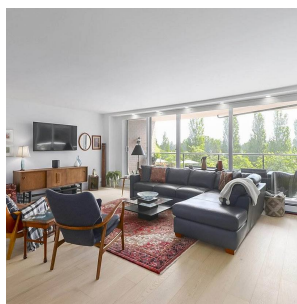

409 1350 View Crescent, Delta

$599,900

MUST SEE Sunny corner unit in the CLASSIC (concrete building) featuring stunning everlasting views of the golf course, mountains & courtyard gardens with water fountain. Do you appreciate quality? This is essentially a new home. Beautifully renovated (nearly $100,000 in renos) to open plan concept with top of line flooring, new gourmet kitchen (all appliances) with huge island, new cabinets, quartz countertops, lavish bathrooms, new doors, it's all been done, just move in and ENJOY! Building features car wash, hobby room with carpentry tools, exercise room etc. Enjoy the panoramic view from all the living areas or the spacious balcony. Located just steps from shopping, restaurants in sunny Tsawwassen. Everything is included in your strata fees (heat, gas, hot water, recycling).

KEY INFORMATION

MLS® R2531518

Residential Attached

Beach Grove

1 Bedroom

2 Bathrooms

1,250 SF

$469.70 Maintenance Fees

FEATURES

Year Built: 1983

Views: GOLF COURSE, MOUNTAINS, C/YARD

Listed By: Royal LePage Regency Realty

rennie