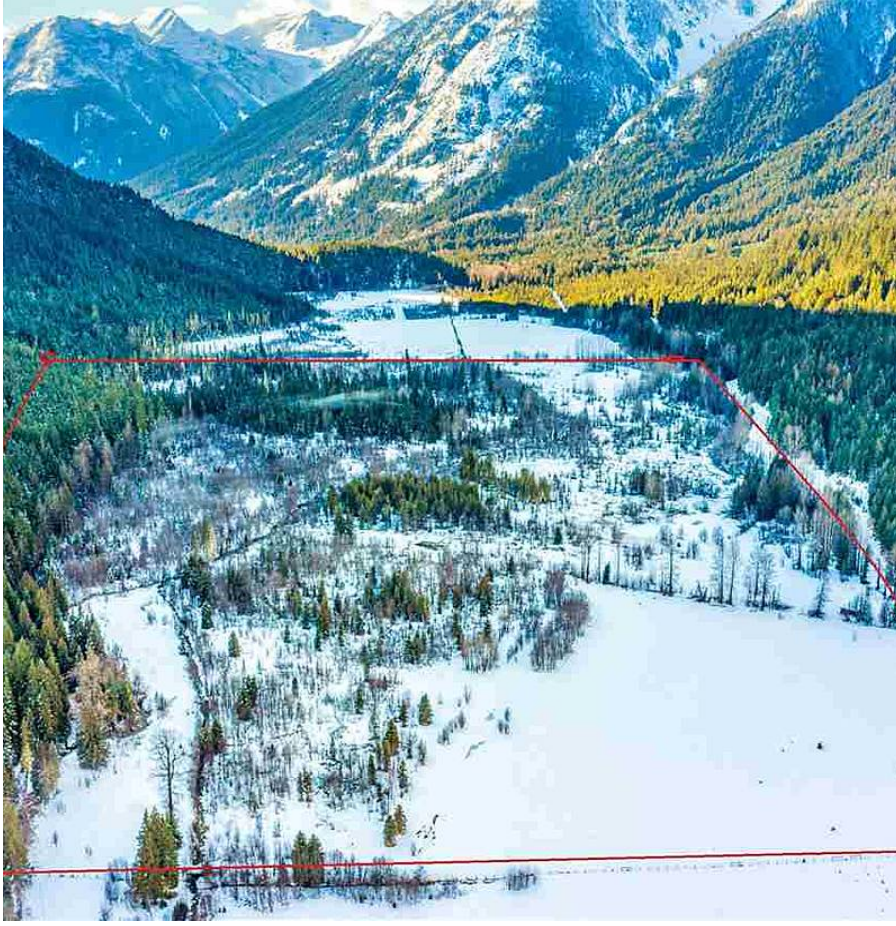

# 2672 Blackwater Road, Pemberton

\$850,000

Looking for tranquility and off grid living? This exceptional 120 acres has it all! Located in the Blackwater Lake Valley and nestled in between majestic mountains and glaciers. The acreage has an array of land uses including: 6.5 acres of RR1 zoning on which to build your dream getaway, a babbling creek, a pond to watch the local birds and wildlife, open farmland, and old growth trees. This pristine valley backs onto Crown land and is only a couple kilometers away from access to two glacier fed lakes - Blackwater and Birkenhead provincial park. The outdoor lifestyle is exceptional here with fishing all year, backcountry hiking, snowmobiling and exploring.

## KEY INFORMATION

MLS® R2524424

Land Only

Devine

0 Bedrooms

0 Bathrooms

0 SF