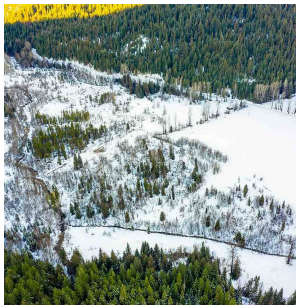

2672 Blackwater Road, Pemberton

$850,000

Looking for tranquility and off grid living? This exceptional 120 acres has it all! Located in the Blackwater Lake Valley and nestled in between majestic mountains and glaciers. The acreage has an array of land uses including: 6.5 acres of RR1 zoning on which to build your dream getaway, a babbling creek, a pond to watch the local birds and wildlife, open farmland, and old growth trees. This pristine valley backs onto Crown land and is only a couple kilometers away from access to two glacier fed lakes - Blackwater and Birkenhead provincial park. The outdoor lifestyle is exceptional here with fishing all year, backcountry hiking, snowmobiling and exploring.

KEY INFORMATION

MLS® R2524424

Land Only

Devine

0 Bedrooms

0 Bathrooms

0 SF

FEATURES

Views: Mountains & forest

Listed By: Whistler Real Estate Company Limited

rennie