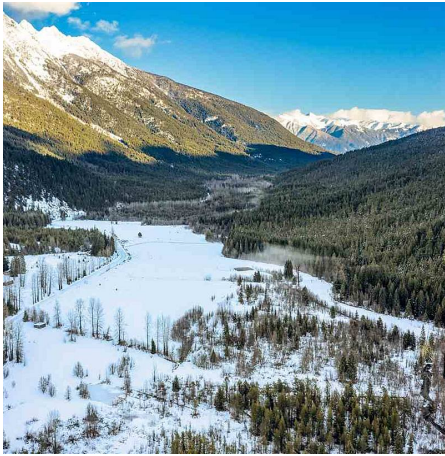

2672 Blackwater Road, Pemberton

$850,000

Looking for tranquility and off grid living? This exceptional 120 acres has it all! Located in the Blackwater Lake Valley and nestled in between majestic mountains and glaciers. The acreage has an array of land uses including: 6.5 acres of RR1 zoning on which to build your dream getaway, a babbling creek, a pond to watch the local birds and wildlife, open farmland, and old growth trees. This pristine valley backs onto Crown land and is only a couple kilometers away from access to two glacier fed lakes - Blackwater and Birkenhead provincial park. The outdoor lifestyle is exceptional here with fishing all year, backcountry hiking, snowmobiling and exploring.

KEY INFORMATION

MLS® R2524424

Land Only

Devine

0 Bedrooms

0 Bathrooms

0 SF

FEATURES

Views: Mountains & forest

Listed By: Whistler Real Estate Company Limited

rennie