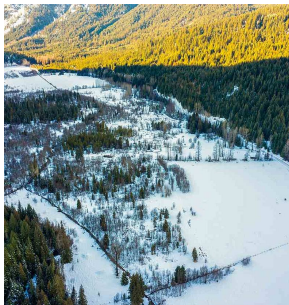

2672 Blackwater Road, Pemberton

$850,000

Looking for tranquility and off grid living? This exceptional 120 acres has it all! Located in the Blackwater Lake Valley and nestled in between majestic mountains and glaciers. The acreage has an array of land uses including: 6.5 acres of RR1 zoning on which to build your dream getaway, a babbling creek, a pond to watch the local birds and wildlife, open farmland, and old growth trees. This pristine valley backs onto Crown land and is only a couple kilometers away from access to two glacier fed lakes - Blackwater and Birkenhead provincial park. The outdoor lifestyle is exceptional here with fishing all year, backcountry hiking, snowmobiling and exploring.

KEY INFORMATION

MLS® R2524424

Land Only

Devine

0 Bedrooms

0 Bathrooms

0 SF

FEATURES

Views: Mountains & forest

Listed By: Whistler Real Estate Company Limited

rennie