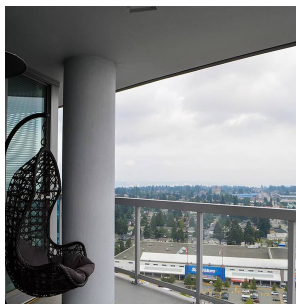

2606 11967 80 Avenue, Delta

$547,777

Unobstructed Views! Located in Delta's tallest tower, this amazing 2 bed and 2 bath unit features an efficient open concept floor plan, a covered balcony which extends your living space, a modern kitchen with stainless steel KitchenAid appliances, quartz counters, LED lighting and loads of storage. Enjoy the mesmerizing view of the North Shore Mountains, Mount Baker and the city below from this upper-corner unit. Over 1/2 acre of amenity space featuring a playground, community gardens, a BBQ fire pit, a fitness centre and much more. Centrally located and steps away from shopping centres, restaurants and transportation.

KEY INFORMATION

MLS® R2522193
Residential Attached
Scottsdale
2 Bedrooms
2 Bathrooms
771 SF
$292.41 Maintenance Fees

FEATURES

Year Built: 2017
Views: North Shore Mountains
Listed By: Royal LePage Global Force Realty

rennie