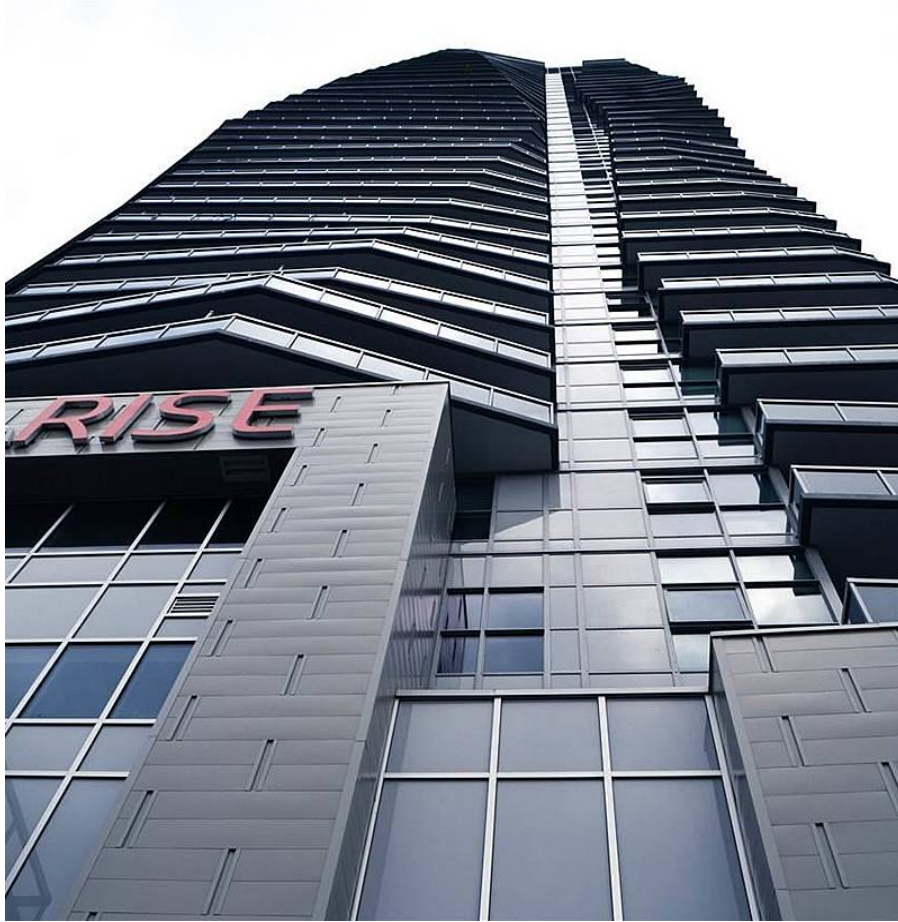

2606 11967 80 Avenue, Delta

\$547,777

Unobstructed Views! Located in Delta's tallest tower, this amazing 2 bed and 2 bath unit features an efficient open concept floor plan, a covered balcony which extends your living space, a modern kitchen with stainless steel KitchenAid appliances, quartz counters, LED lighting and loads of storage. Enjoy the mesmerizing view of the North Shore Mountains, Mount Baker and the city below from this upper-corner unit. Over 1/2 acre of amenity space featuring a playground, community gardens, a BBQ fire pit, a fitness centre and much more. Centrally located and steps away from shopping centres, restaurants and transportation.