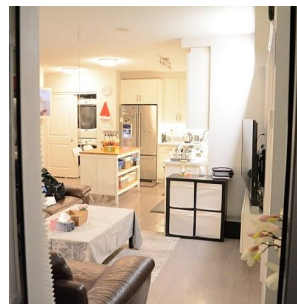

2606 11967 80 Avenue, Delta

$547,777

Unobstructed Views! Located in Delta's tallest tower, this amazing 2 bed and 2 bath unit features an efficient open concept floor plan, a covered balcony which extends your living space, a modern kitchen with stainless steel KitchenAid appliances, quartz counters, LED lighting and loads of storage. Enjoy the mesmerizing view of the North Shore Mountains, Mount Baker and the city below from this upper-corner unit. Over 1/2 acre of amenity space featuring a playground, community gardens, a BBQ fire pit, a fitness centre and much more. Centrally located and steps away from shopping centres, restaurants and transportation.

KEY INFORMATION

MLS® R2522193
Residential Attached
Scottsdale
2 Bedrooms
2 Bathrooms
771 SF
$292.41 Maintenance Fees

FEATURES

Year Built: 2017
Views: North Shore Mountains
Listed By: Royal LePage Global Force Realty

rennie