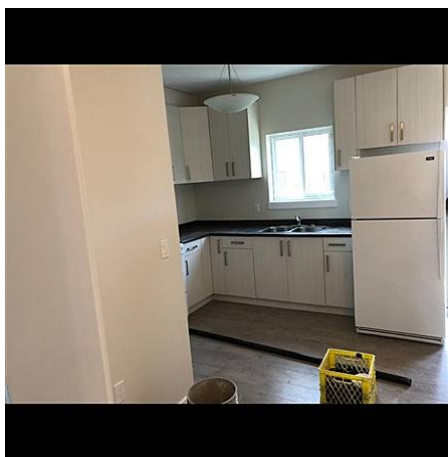

12375 80a Avenue, Surrey

$1,750,000

Newly build beautiful 2 story house in most demanding neighbourhood of west newton, sitting on large 7424 sqft lot. 2-5-10 warranty. On main floor beautiful living room, nice family room, spacious kitchen and spice kitchen and powder room on main. Bonus is den. Upstairs features master bedroom with 5 pcs bath, also another three good size bedrooms with laundry. 2 bedroom unauthorised suite as mortgage helper. Close to school, sikh temple, bus and shopping. Please call for your showing.

KEY INFORMATION

MLS® R2486938

Residential Detached

Queen Mary Park

6 Bedrooms

5 Bathrooms

3,855 SF

7,424 SF Lot

FEATURES

Year Built: 2020

Listed By: SRS Hall of Fame Realty

rennie