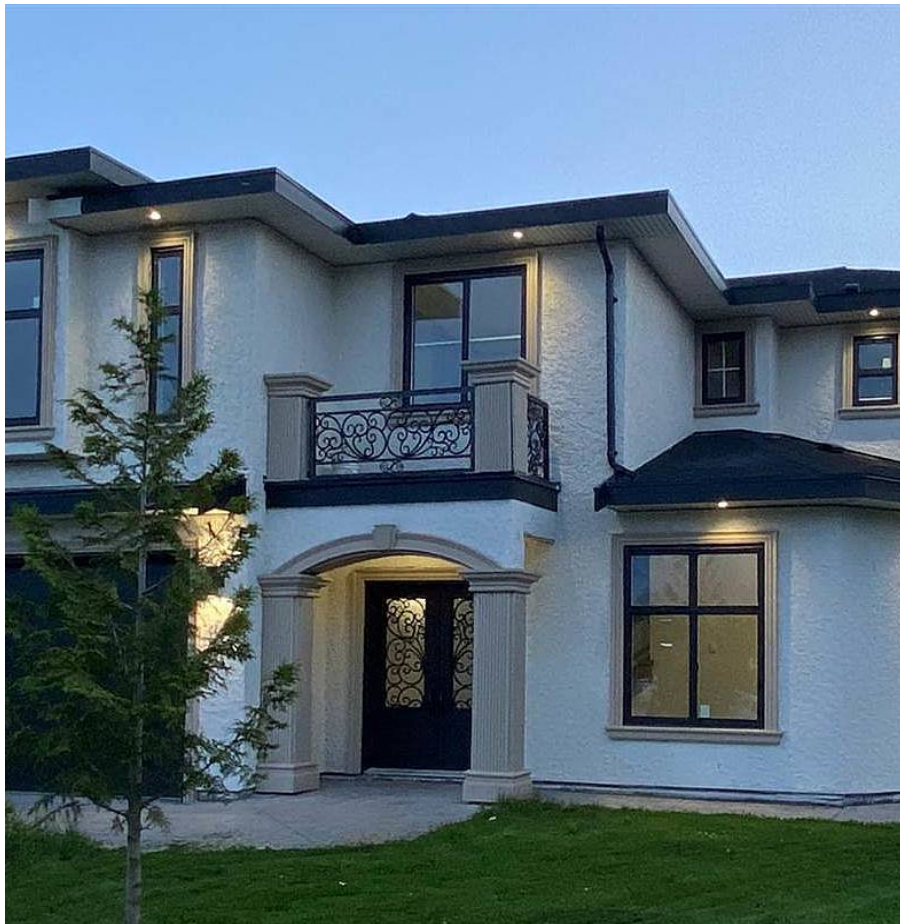

# 12375 80a Avenue, Surrey

\$1,750,000

Newly build beautiful 2 story house in most demanding neighbourhood of west newton, sitting on large 7424 sqft lot. 2-5-10 warranty. On main floor beautiful living room, nice family room, spacious kitchen and spice kitchen and powder room on main. Bonus is den. Upstairs features master bedroom with 5 pcs bath, also another three good size bedrooms with laundry. 2 bedroom unauthorised suite as mortgage helper. Close to school, sikh temple, bus and shopping. Please call for your showing.

## KEY INFORMATION

MLS® R2486938

Residential Detached

Queen Mary Park

6 Bedrooms

5 Bathrooms

3,855 SF

7,424 SF Lot