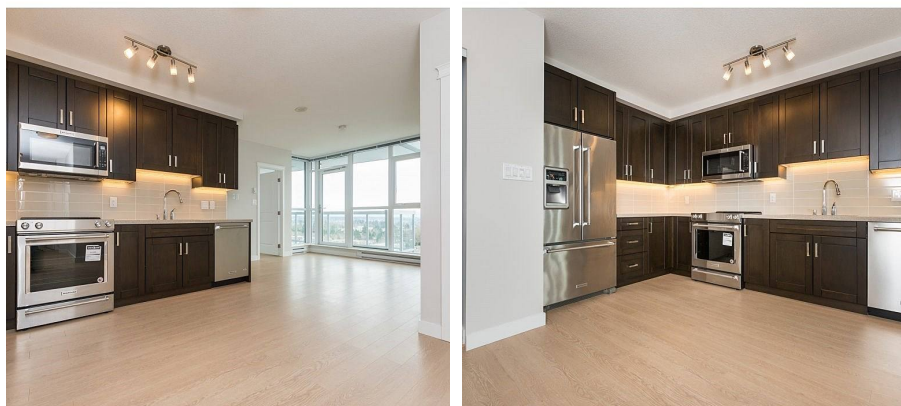

FEATURES

Year Built: 2017

Views: Mount Baker, North Shore

Listed By: Coldwell Banker Universe Realty