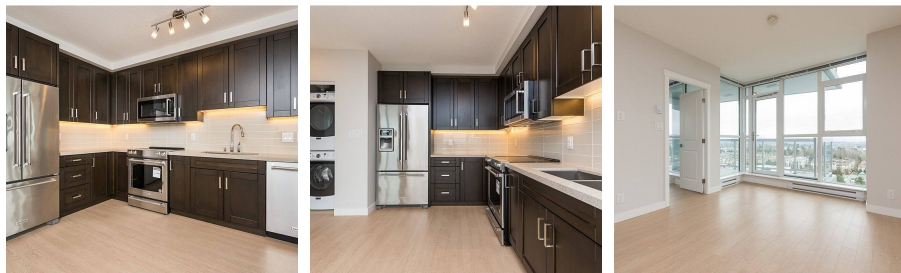

FEATURES

Year Built: 2017

Views: Mount Baker, North Shore

Listed By: Coldwell Banker Universe Realty