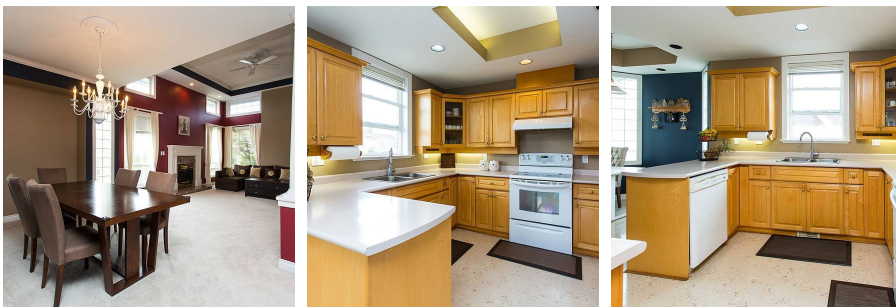

FEATURES

Year Built: 1992

Listed By: Nationwide Realty Corp.