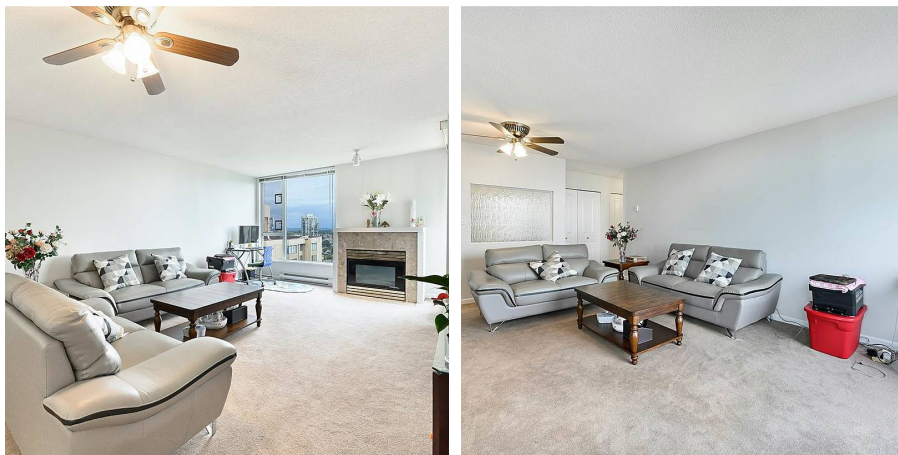

FEATURES

Year Built: 1996

Views: CITY, RIVER

Listed By: Nu Stream Realty Inc.