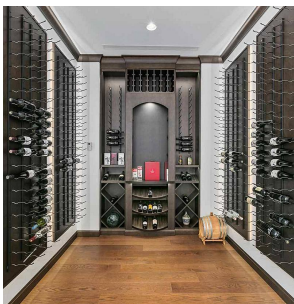

2580 136 Street, Surrey

$7,980,000

MAGNIFICENT GATED MANSION CUSTOM BUILT BY HYER HOME IN PRESTIGIOUS ELGIN CANTRELL. Spacious 2 storeys open floor plan with both Luxury and Functionality. Entering the double ceiling height grand foyer, with its impressive curving staircase, chandelier. To the left is the dining rm, access to the cooled wine cellar and tasting rm, world-class theatre. The right-wing of the house comprises a living & a piano room, 1 bdrm + office. Gourmet Chef's dream kitchen with MIELE appliances, Marble Countertops and backsplash, Wok Kitchen. Upstairs, 6 more deluxe ensuites plus maid room & study. Master bdrm suites w/stacked laundry, dress room and spa-like bathrm w/sauna. Circular driveway, Radiant floor heating, A/C, power blinds, smart home system. Framed secondary building awaits your imagination.

KEY INFORMATION

MLS® R2486093

Residential Detached

Elgin Chantrell

8 Bedrooms

9 Bathrooms

11,401 SF

47,696 SF Lot

FEATURES

Year Built: 2018

Listed By: RE/MAX Colonial Pacific Realty

rennie