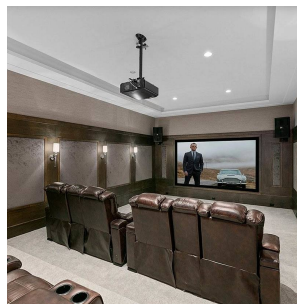

2580 136 Street, Surrey

$7,980,000

MAGNIFICENT GATED MANSION CUSTOM BUILT BY HYER HOME IN PRESTIGIOUS ELGIN CANTRELL. Spacious 2 storeys open floor plan with both Luxury and Functionality. Entering the double ceiling height grand foyer, with its impressive curving staircase, chandelier. To the left is the dining rm, access to the cooled wine cellar and tasting rm, world-class theatre. The right-wing of the house comprises a living & a piano room, 1 bdrm + office. Gourmet Chef's dream kitchen with MIELE appliances, Marble Countertops and backsplash, Wok Kitchen. Upstairs, 6 more deluxe ensuites plus maid room & study. Master bdrm suites w/stacked laundry, dress room and spa-like bathrm w/sauna. Circular driveway, Radiant floor heating, A/C, power blinds, smart home system. Framed secondary building awaits your imagination.

KEY INFORMATION

MLS® R2486093

Residential Detached

Elgin Chantrell

8 Bedrooms

9 Bathrooms

11,401 SF

47,696 SF Lot

FEATURES

Year Built: 2018

Listed By: RE/MAX Colonial Pacific Realty

rennie