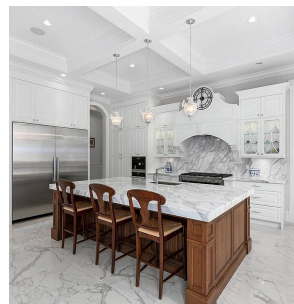

2580 136 Street, Surrey

$7,980,000

MAGNIFICENT GATED MANSION CUSTOM BUILT BY HYER HOME IN PRESTIGIOUS ELGIN CANTRELL. Spacious 2 storeys open floor plan with both Luxury and Functionality. Entering the double ceiling height grand foyer, with its impressive curving staircase, chandelier. To the left is the dining rm, access to the cooled wine cellar and tasting rm, world-class theatre. The right-wing of the house comprises a living & a piano room, 1 bdrm + office. Gourmet Chef's dream kitchen with MIELE appliances, Marble Countertops and backsplash, Wok Kitchen. Upstairs, 6 more deluxe ensuites plus maid room & study. Master bdrm suites w/stacked laundry, dress room and spa-like bathrm w/sauna. Circular driveway, Radiant floor heating, A/C, power blinds, smart home system. Framed secondary building awaits your imagination.

KEY INFORMATION

MLS® R2486093

Residential Detached

Elgin Chantrell

8 Bedrooms

9 Bathrooms

11,401 SF

47,696 SF Lot

FEATURES

Year Built: 2018

Listed By: RE/MAX Colonial Pacific Realty

rennie