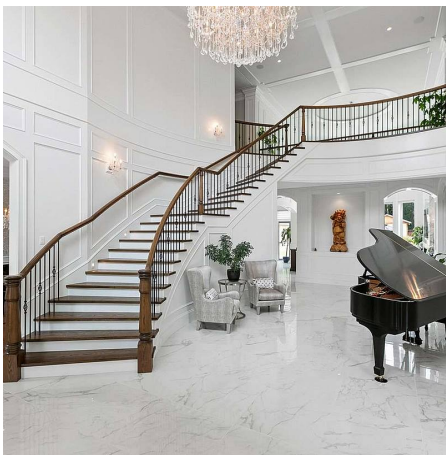

2580 136 Street, Surrey

$7,980,000

MAGNIFICENT GATED MANSION CUSTOM BUILT BY HYER HOME IN PRESTIGIOUS ELGIN CANTRELL. Spacious 2 storeys open floor plan with both Luxury and Functionality. Entering the double ceiling height grand foyer, with its impressive curving staircase, chandelier. To the left is the dining rm, access to the cooled wine cellar and tasting rm, world-class theatre. The right-wing of the house comprises a living & a piano room, 1 bdrm + office. Gourmet Chef's dream kitchen with MIELE appliances, Marble Countertops and backsplash, Wok Kitchen. Upstairs, 6 more deluxe ensuites plus maid room & study. Master bdrm suites w/stacked laundry, dress room and spa-like bathrm w/sauna. Circular driveway, Radiant floor heating, A/C, power blinds, smart home system. Framed secondary building awaits your imagination.

KEY INFORMATION

MLS® R2486093

Residential Detached

Elgin Chantrell

8 Bedrooms

9 Bathrooms

11,401 SF

47,696 SF Lot

FEATURES

Year Built: 2018

Listed By: RE/MAX Colonial Pacific Realty

rennie