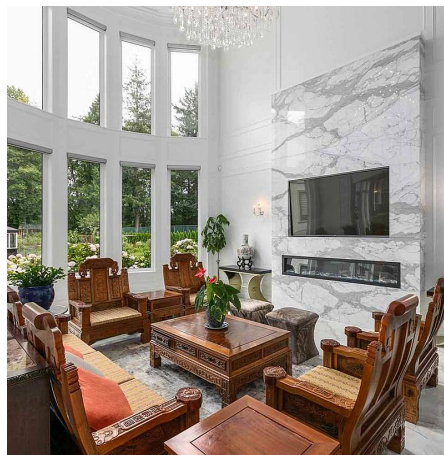

2580 136 Street, Surrey

$7,980,000

MAGNIFICENT GATED MANSION CUSTOM BUILT BY HYER HOME IN PRESTIGIOUS ELGIN CANTRELL. Spacious 2 storeys open floor plan with both Luxury and Functionality. Entering the double ceiling height grand foyer, with its impressive curving staircase, chandelier. To the left is the dining rm, access to the cooled wine cellar and tasting rm, world-class theatre. The right-wing of the house comprises a living & a piano room, 1 bdrm + office. Gourmet Chef's dream kitchen with MIELE appliances, Marble Countertops and backsplash, Wok Kitchen. Upstairs, 6 more deluxe ensuites plus maid room & study. Master bdrm suites w/stacked laundry, dress room and spa-like bathrm w/sauna. Circular driveway, Radiant floor heating, A/C, power blinds, smart home system. Framed secondary building awaits your imagination.

KEY INFORMATION

MLS® R2486093

Residential Detached

Elgin Chantrell

8 Bedrooms

9 Bathrooms

11,401 SF

47,696 SF Lot

FEATURES

Year Built: 2018

Listed By: RE/MAX Colonial Pacific Realty

rennie