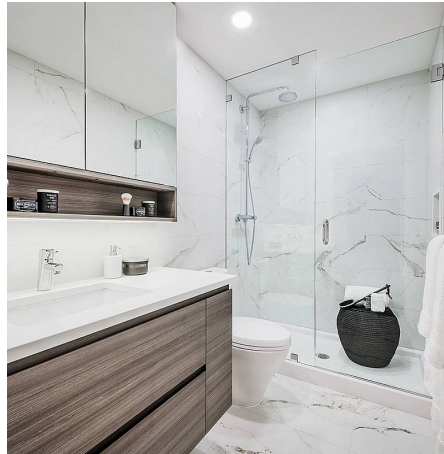

502 813 Carnarvon Street, New Westminster

$910,800

Ovation New Westminster is a striking 32-story architectural landmark gracefully positioned in the heart of vibrant and historic downtown New Westminster. Paying homage to New Westminster's influential arts and culture scene and deep-rooted history of the performing arts, Ovation is a diverse selection of one, two, and three-bedroom flats and city homes. Living in one of the Lower Mainland's most dynamic and walkable neighborhoods means you are steps from shops, restaurants, theaters, parks, and rapid transit. With the SkyTrain station and bus loops steps from your door, connecting to downtown Vancouver, Burnaby, Coquitlam, and Surrey has never been easier. Views are accurate but not exact as of August 2020.

KEY INFORMATION

MLS® R2485519

Residential Attached

Downtown

2 Bedrooms

2 Bathrooms

1,129 SF

FEATURES

Year Built: 2022

Listed By: eXp Realty

rennie