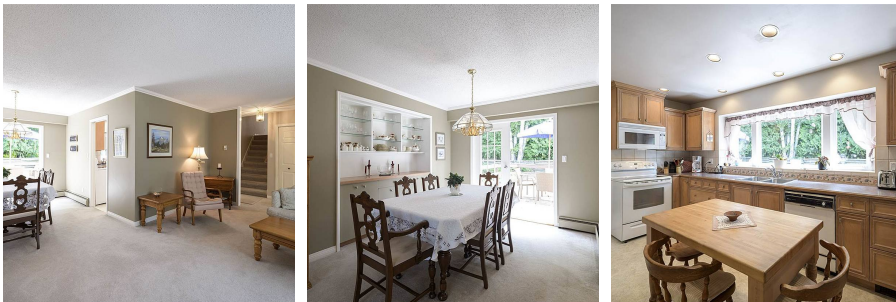

FEATURES

Year Built: 1969

Listed By: The Firm Real Estate Services Ltd.