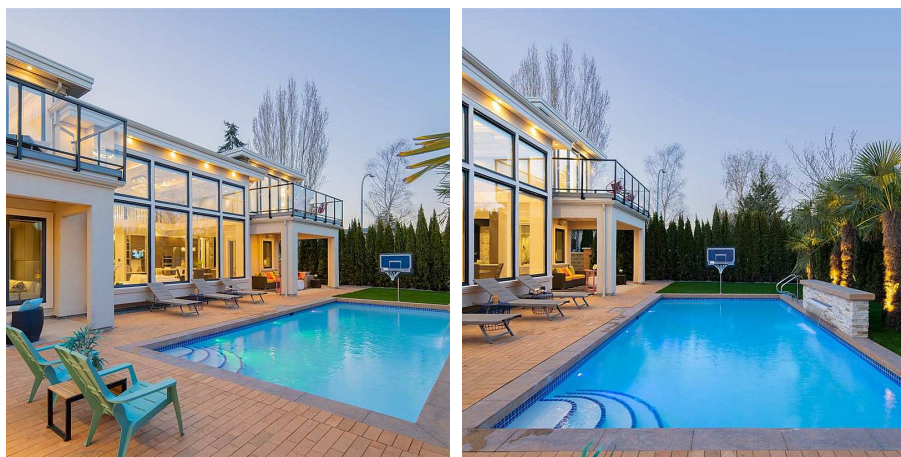

FEATURES

Year Built: 2020

Listed By: Luxmore Realty