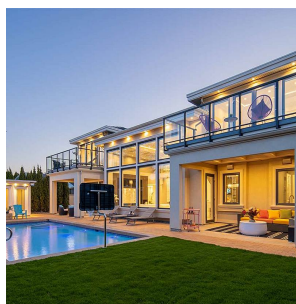

FEATURES

Year Built: 2020

Listed By: Luxmore Realty