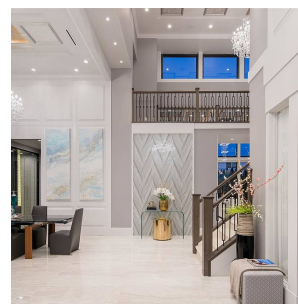

FEATURES

Year Built: 2020

Listed By: Luxmore Realty