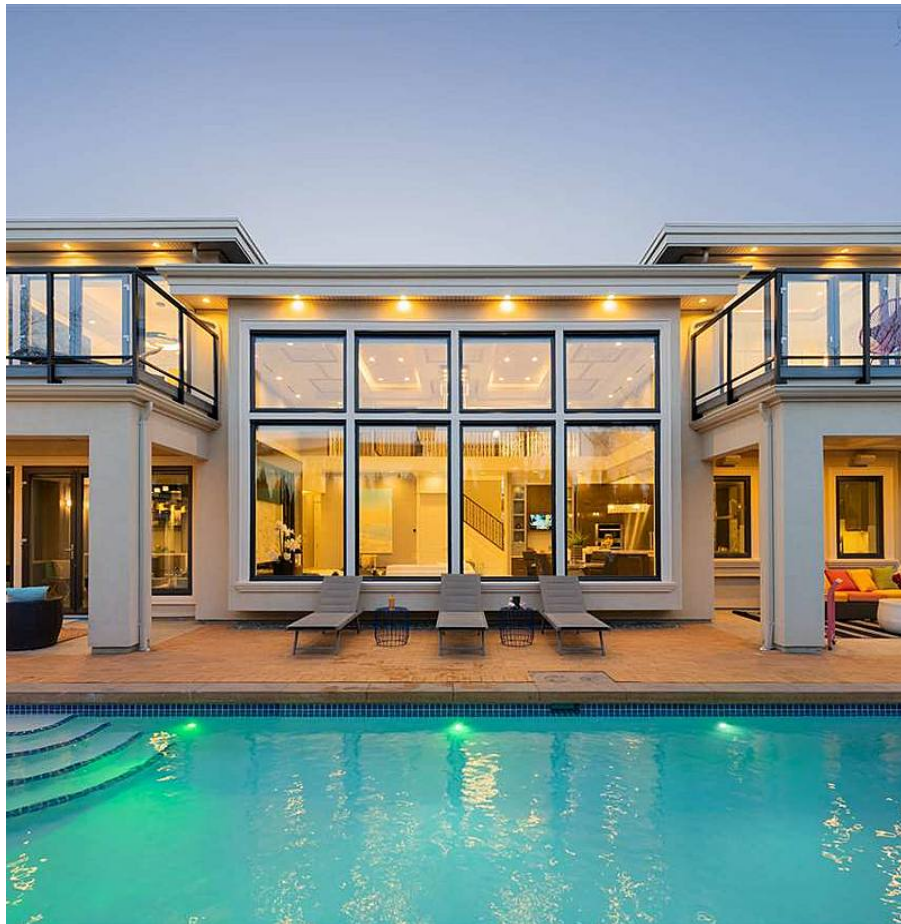

6300 Riverdale Drive, Richmond

\$4,980,000

A Stunning luxury new home in preferred Riverdale subarea, quality built by renowned builder - Balco Construction Ltd. Sitting on large over 9000 sf corner lot with 78 ft frontage, this beautiful house offers 4037 sf living space, 5 bedrooms , 5-1/2 baths, high ceilings on living/ dining/family area, with functional design, lots of natural lights flow thru, fenced front and back yard, with private swimming pool for enjoyment. Control 4 smart home system. Walking to schools, community center, park, and transit. Pride of ownership!