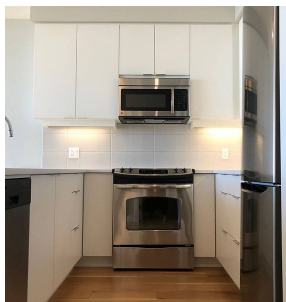

1505 9393 Tower Road, Burnaby

$468,000

The best location in UniverCity community. Steps away from shopping, transit, campus and amenities. High up on the 15th floor with amazing 180 degree views to the South. Beautiful finishing inside with engineered hardwood floors and stainless steel appliances, 1 parking and 1 locker included. A rare opportunity for investment or for self-use.

KEY INFORMATION

MLS® R2479929

Residential Attached

Simon Fraser University

1 Bedroom

1 Bathroom

616 SF

$255.79 Maintenance Fees

FEATURES

Year Built: 2016

Views: Unobstructed view of the city

Listed By: Sutton Group - Metroland Realty

rennie