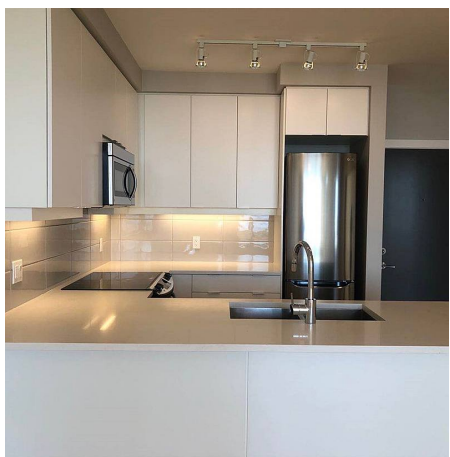

1505 9393 Tower Road, Burnaby

$468,000

The best location in UniverCity community. Steps away from shopping, transit, campus and amenities. High up on the 15th floor with amazing 180 degree views to the South. Beautiful finishing inside with engineered hardwood floors and stainless steel appliances, 1 parking and 1 locker included. A rare opportunity for investment or for self-use.

KEY INFORMATION

MLS® R2479929

Residential Attached

Simon Fraser University

1 Bedroom

1 Bathroom

616 SF

$255.79 Maintenance Fees

FEATURES

Year Built: 2016

Views: Unobstructed view of the city

Listed By: Sutton Group - Metroland Realty

rennie