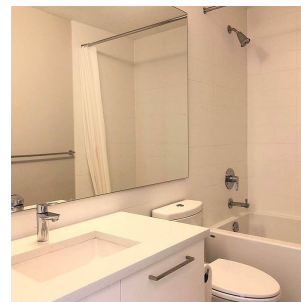

1505 9393 Tower Road, Burnaby

$468,000

The best location in UniverCity community. Steps away from shopping, transit, campus and amenities. High up on the 15th floor with amazing 180 degree views to the South. Beautiful finishing inside with engineered hardwood floors and stainless steel appliances, 1 parking and 1 locker included. A rare opportunity for investment or for self-use.

KEY INFORMATION

MLS® R2479929

Residential Attached

Simon Fraser University

1 Bedroom

1 Bathroom

616 SF

$255.79 Maintenance Fees

FEATURES

Year Built: 2016

Views: Unobstructed view of the city

Listed By: Sutton Group - Metroland Realty

rennie