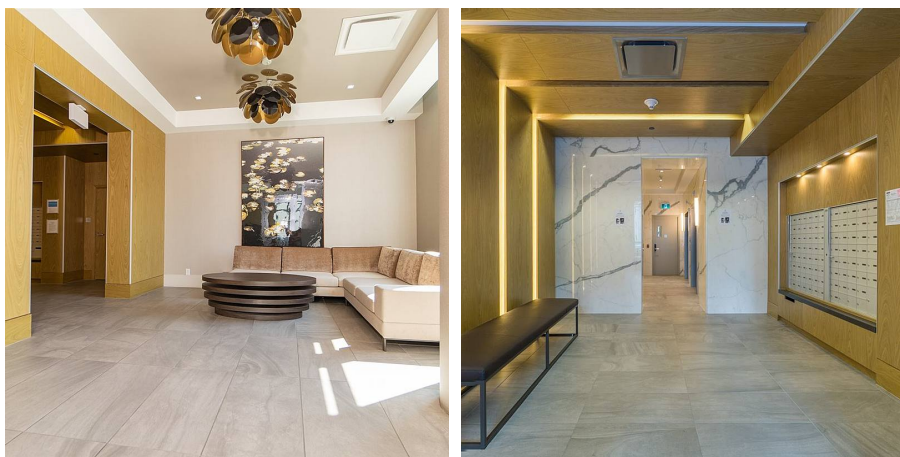

KEY INFORMATION

MLS® R2477307

Residential Attached

Brighthouse

2 Bedrooms

2 Bathrooms

933 SF

$367.65 Maintenance Fees

FEATURES

Year Built: 2016

Views: City and Minoru Park

Listed By: Metro Edge Realty