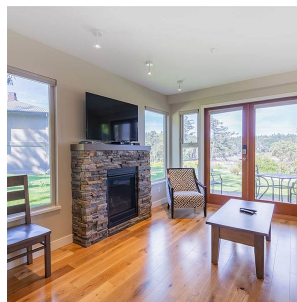

117 494 Arbutus Drive, Mayne Island

$449,000

The perfect Island getaway! This is a 645 sq ft 2 bedroom, lower level waterfront Villa with 269 sq ft of deck space! Enjoy a full ownership unit at the Mayne Island Resort with a panoramic view of Bennet Bay!! Savor easy access to the spa, with lap pool, sauna, hot tub, compact gym & available treatments. You'll appreciate the vaulted ceilings, wood floors, high-end appliances, granite countertops, heated tile floor in spa-like 3 pce bathroom & contemporary furnishings. This is a Strata complex so no need to worry about yard work and exterior maintenance they are all taken care of for you. Just show up and enjoy all that Mayne Island has to offer. Come Feel the Magic!

KEY INFORMATION

MLS® R2477437

Residential Attached

Mayne Island

2 Bedrooms

1 Bathroom

645 SF

$411.68 Maintenance Fees

FEATURES

Year Built: 2008

Listed By: RE/MAX Mayne-Pender

rennie