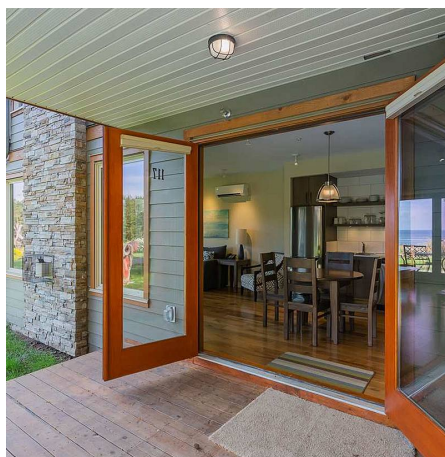

117 494 Arbutus Drive, Mayne Island

$449,000

The perfect Island getaway! This is a 645 sq ft 2 bedroom, lower level waterfront Villa with 269 sq ft of deck space! Enjoy a full ownership unit at the Mayne Island Resort with a panoramic view of Bennet Bay!! Savor easy access to the spa, with lap pool, sauna, hot tub, compact gym & available treatments. You'll appreciate the vaulted ceilings, wood floors, high-end appliances, granite countertops, heated tile floor in spa-like 3 pce bathroom & contemporary furnishings. This is a Strata complex so no need to worry about yard work and exterior maintenance they are all taken care of for you. Just show up and enjoy all that Mayne Island has to offer. Come Feel the Magic!

KEY INFORMATION

MLS® R2477437

Residential Attached

Mayne Island

2 Bedrooms

1 Bathroom

645 SF

$411.68 Maintenance Fees

FEATURES

Year Built: 2008

Listed By: RE/MAX Mayne-Pender

rennie