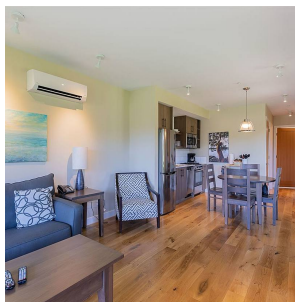

117 494 Arbutus Drive, Mayne Island

$449,000

The perfect Island getaway! This is a 645 sq ft 2 bedroom, lower level waterfront Villa with 269 sq ft of deck space! Enjoy a full ownership unit at the Mayne Island Resort with a panoramic view of Bennet Bay!! Savor easy access to the spa, with lap pool, sauna, hot tub, compact gym & available treatments. You'll appreciate the vaulted ceilings, wood floors, high-end appliances, granite countertops, heated tile floor in spa-like 3 pce bathroom & contemporary furnishings. This is a Strata complex so no need to worry about yard work and exterior maintenance they are all taken care of for you. Just show up and enjoy all that Mayne Island has to offer. Come Feel the Magic!

KEY INFORMATION

MLS® R2477437

Residential Attached

Mayne Island

2 Bedrooms

1 Bathroom

645 SF

$411.68 Maintenance Fees

FEATURES

Year Built: 2008

Listed By: RE/MAX Mayne-Pender

rennie