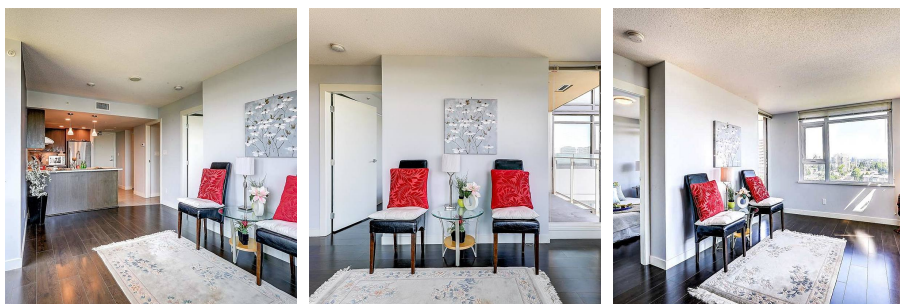

FEATURES

Year Built: 2012

Views: MOUNTAIN

Listed By: Royal LePage Westside