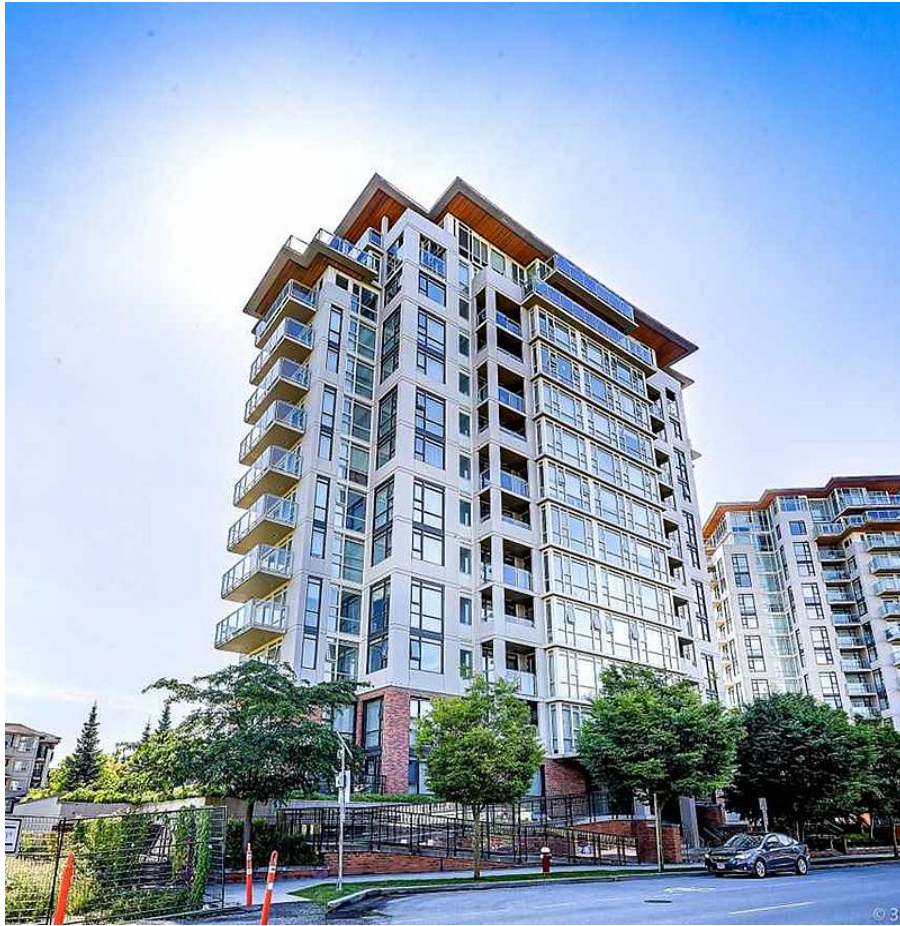

1108 6888 Cooney Road, Richmond

\$498,800

Emerald located in the heart of Richmond. Walking distance to shopping center and Canada line Station. This one bedroom and a den is a corner unit. It is well kept and move in condition. Newly painted. Spacious open floor plan. Quartz counter tops kitchen counter. Stainless steel appliances and Samsung washer and dryer. Big windows and view of the mountains and city parks. Central Air-conditioning. Pre-stressed concrete construction building. One parking and One storage. 21,000 sq. ft on lush courtyard. Fitness facility, steam room, meeting room and lounge.

FEATURES

Year Built: 2012

Views: MOUNTAIN

Listed By: Royal LePage Westside

rennie