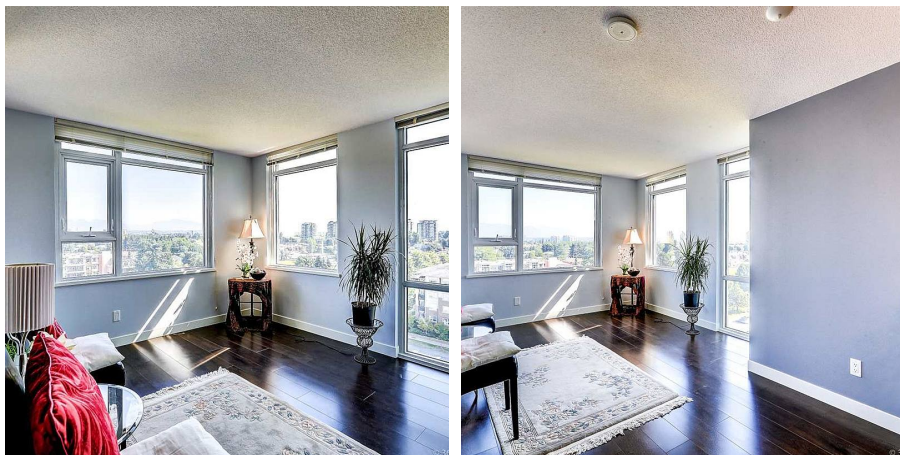

FEATURES

Year Built: 2012

Views: MOUNTAIN

Listed By: Royal LePage Westside