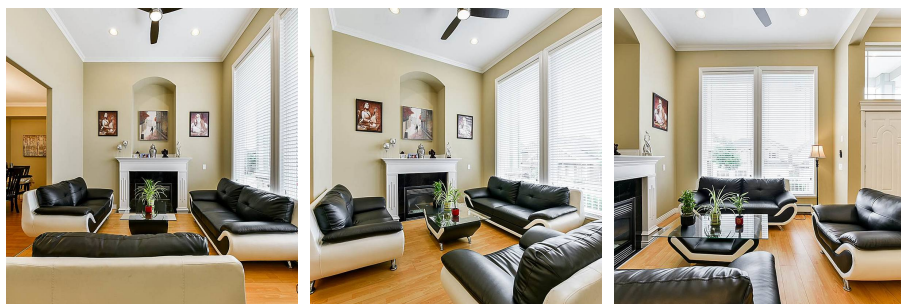

FEATURES

Year Built: 2004

Listed By: Century 21 AAA Realty Inc.