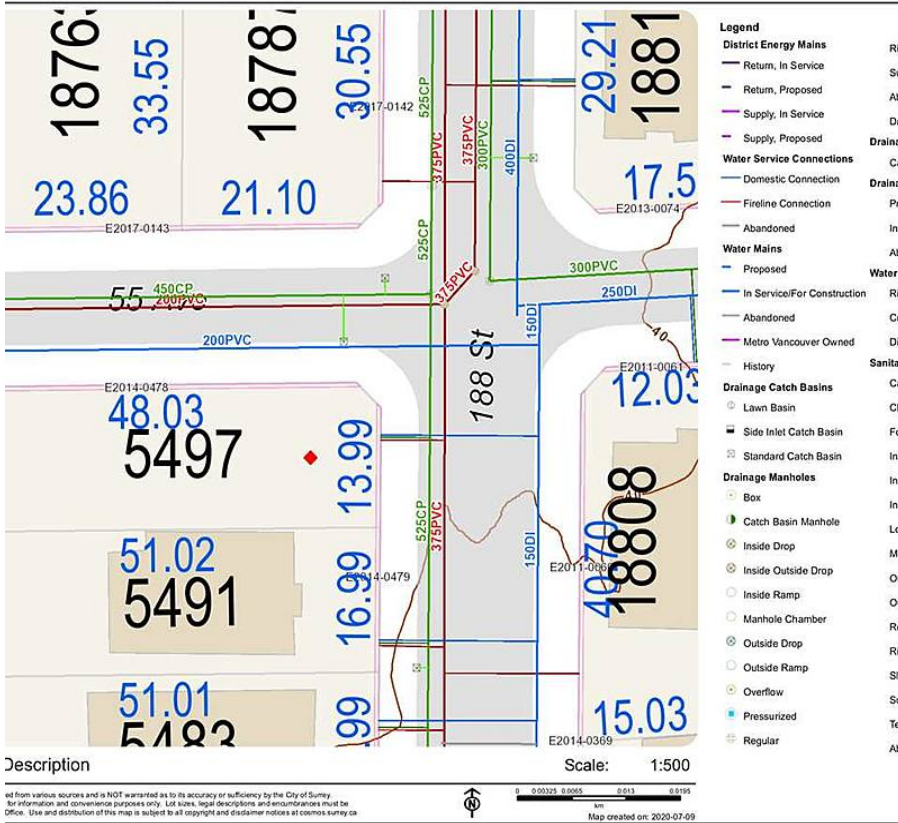

5497 188 Street, Surrey

\$999,999

City of Surrey Mapping Online System

Cloverdale, ready to build lot, which will take 3 storey home, 55 x 167 (9287 s. feet), corner lot. Ready to build, looking for your ideas, close to everything.

KEY INFORMATION

MLS® R2473215

Land Only

Cloverdale

0 Bedrooms

0 Bathrooms

0 SF

9,287 SF Lot