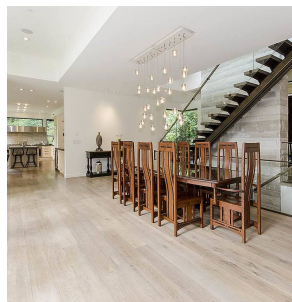

2998 Rosebery Avenue, West Vancouver

$10,580,000

A world class estate in the prestigious Altamont neighbourhood of West Vancouver. This gorgeous residence designed by Craig Chevalier & built by Steve Bradner sits majestically on a private park-like estate with mature plantings throughout. Approx 7,830 sf of luxurious living incl expansive living space on 3 generous levels w formal living & dining areas w/high ceilings, large, gourmet chef's kitchen w/top-of-the-line appliances & lg centre island, walk-out garden, side terraces incl. a magnificent covered summer BBQ & dining area w fireplace outdoor lounge. 4 spacious bdrms up incl a breathtaking master w/sitting area, spa-like ensuite & elegant wardrobe area. Fabulous hm theatre, games rm, rec rm, gym, sparkling O/D pool & bubbling hot tub. One of Vancouver's finest homes.

KEY INFORMATION

MLS® R2471252

Residential Detached

Altamont

6 Bedrooms

6 Bathrooms

7,830 SF

19,775 SF Lot

FEATURES

Year Built: 2009

Listed By: Sutton Group-West Coast Realty

rennie