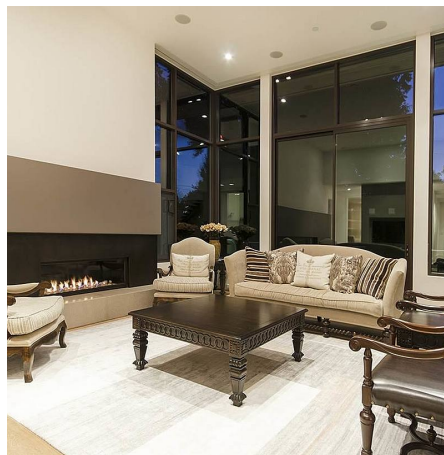

2998 Rosebery Avenue, West Vancouver

$10,580,000

A world class estate in the prestigious Altamont neighbourhood of West Vancouver. This gorgeous residence designed by Craig Chevalier & built by Steve Bradner sits majestically on a private park-like estate with mature plantings throughout. Approx 7,830 sf of luxurious living incl expansive living space on 3 generous levels w formal living & dining areas w/high ceilings, large, gourmet chef's kitchen w/top-of-the-line appliances & lg centre island, walk-out garden, side terraces incl. a magnificent covered summer BBQ & dining area w fireplace outdoor lounge. 4 spacious bdrms up incl a breathtaking master w/sitting area, spa-like ensuite & elegant wardrobe area. Fabulous hm theatre, games rm, rec rm, gym, sparkling O/D pool & bubbling hot tub. One of Vancouver's finest homes.

KEY INFORMATION

MLS® R2471252

Residential Detached

Altamont

6 Bedrooms

6 Bathrooms

7,830 SF

19,775 SF Lot

FEATURES

Year Built: 2009

Listed By: Sutton Group-West Coast Realty

rennie