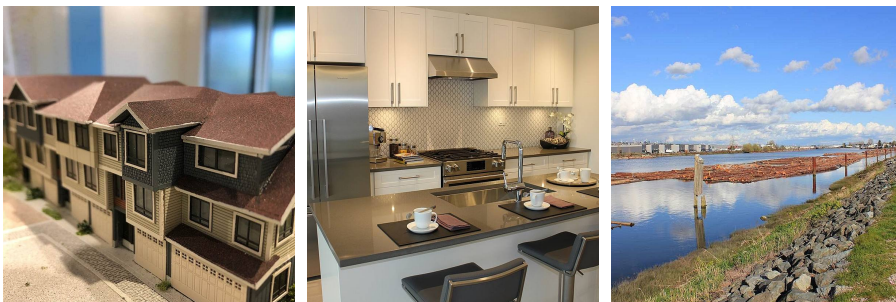

2 10233 River Drive, Richmond

\$938,000

Parc Riviera Mews. A waterfront townhome development by DAVA. This unique home backs onto a future City Park with your own fenced backyard with a view to the park and river. This home features 9' ceilings on the main floor, open plan design. Chef inspired kitchen with quartz countertops, stainless steel appliances, gas cooktop, Geo-Thermo heating and cooling. 3 bedrooms and 2.5 baths. Engineered hardwood flooring on main. Fantastic onsite amenities include indoor pool, fitness centre, party room, 5 acre of parkland, playground. You will love living here. Estimated completion is Nov. 2020. Call listing agents for more details.

KEY INFORMATION

MLS® R2469524

Residential Attached

Bridgeport

3 Bedrooms

3 Bathrooms

1,279 SF

FEATURES

Year Built: 2020

Views: River and Park

Listed By: RE/MAX Crest Realty

rennie