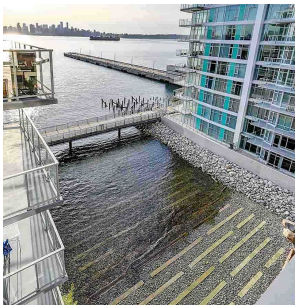

# 604 185 Victory Ship Way, North Vancouver

\$1,610,000

WELCOME TO THE CASCADE at the Pier - a contemporary new residence built in the heart of Lower Lonsdale. This sleek and sophisticated 6th floor two bedroom condo offers BREATHTAKING VIEWS of the Downtown, ocean and mountains. The condo offers one of the best layouts possible for a 2 bedroom unit with an abundance of natural light. The unit offers top of the line Bosch kitchen appliances with Scavaloni cabinets and custom built counter tops. Over 300 sq. ft. of covered balcony which offers unobstructed views of the waterfront and Downtown. Just steps away from Lonsdale Quay, restaurants, and shopping centres. A/C and hardwood flooring throughout. Must be seen!

## FEATURES

Year Built: 2018

Views: OCEAN VIEW

Listed By: Vanak Realty

rennie