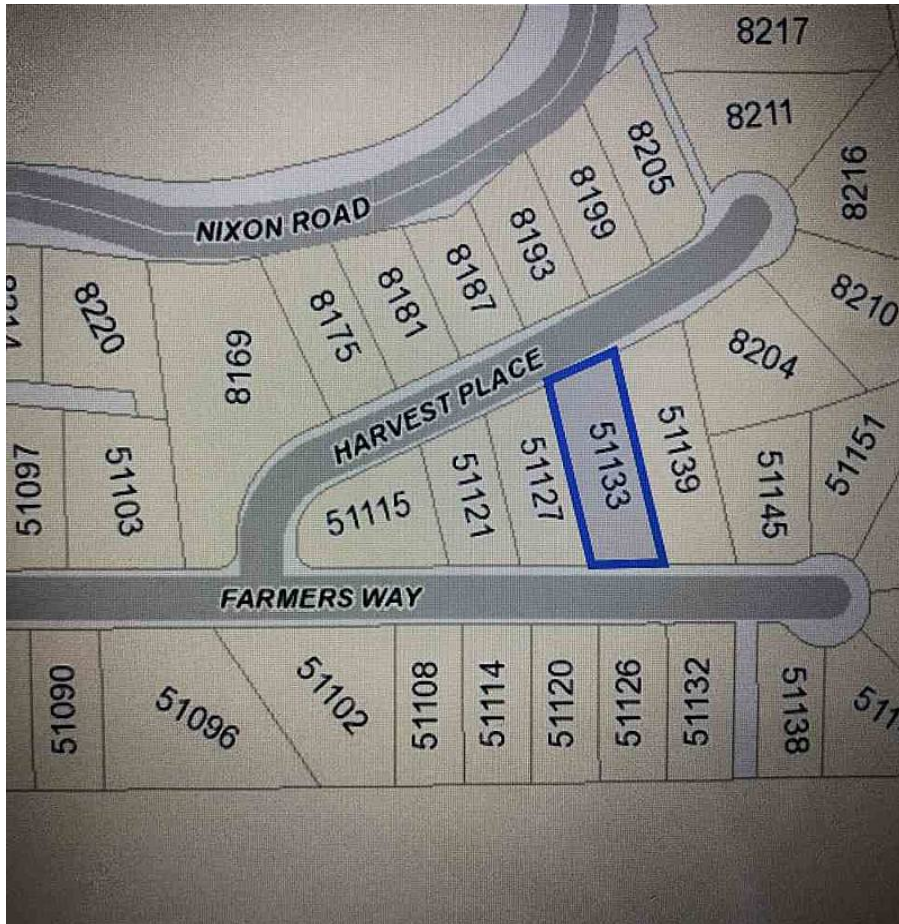

# 51127 Farmers Way, Chilliwack

\$369,000

LOCATION, LOCATION, Large back slope building lot with beautiful mountain and valley view. A golf course nearby within walking distance. Approved building plan available build your dream home and enjoy the gorgeous view. Call for more detail

## KEY INFORMATION

MLS® R2469075

Land Only

Chilliwack

0 Bedrooms

0 Bathrooms

0 SF

8,445 SF Lot

## FEATURES

Views: MOUNTAIN, FARM AREA

Listed By: Planet Group Realty Inc.

rennie