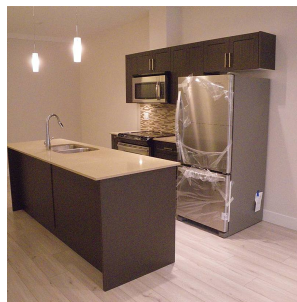

122 3382 Viewmount Drive, Port Moody

$799,000

TERRIFIC TOWNHOUSE AT LILIUM VILLAS.

Centrally located, 3 bedrooms and den with 3 bathrooms. Living room, dining room, kitchen, bedroom, powder room on main. New cabinets in kitchen. Master bedroom, ensuite, bedroom, den, main bathroom in upper level. New laminate flooring and carpeting throughout. Loads of storage in basement. Large tandem garage in basement. Private and quiet southside backs onto greenspace. Balance of 2-5-10 year warranty. Steps to Inlet Centre Skytrain Station, Suter Brook Village, Port Moody Recreation Complex, Newport Village, Eagle Ridge Hospital. Close to Coquitlam Centre shopping mall, Coquitlam City Centre Aquatic Complex, Douglas College. **DON'T MISS THIS ONE!!**

KEY INFORMATION

MLS® R2465147

Residential Attached

Port Moody Centre

3 Bedrooms

3 Bathrooms

1,386 SF

FEATURES

Year Built: 2013

Listed By: Sutton Group-West Coast Realty

rennie