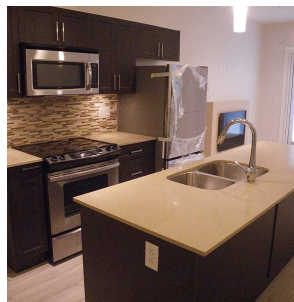

122 3382 Viewmount Drive, Port Moody

$799,000

TERRIFIC TOWNHOUSE AT LILIUM VILLAS.

Centrally located, 3 bedrooms and den with 3 bathrooms. Living room, dining room, kitchen, bedroom, powder room on main. New cabinets in kitchen. Master bedroom, ensuite, bedroom, den, main bathroom in upper level. New laminate flooring and carpeting throughout. Loads of storage in basement. Large tandem garage in basement. Private and quiet southside backs onto greenspace. Balance of 2-5-10 year warranty. Steps to Inlet Centre Skytrain Station, Suter Brook Village, Port Moody Recreation Complex, Newport Village, Eagle Ridge Hospital. Close to Coquitlam Centre shopping mall, Coquitlam City Centre Aquatic Complex, Douglas College. **DON'T MISS THIS ONE!!**

KEY INFORMATION

MLS® R2465147

Residential Attached

Port Moody Centre

3 Bedrooms

3 Bathrooms

1,386 SF

FEATURES

Year Built: 2013

Listed By: Sutton Group-West Coast Realty

rennie