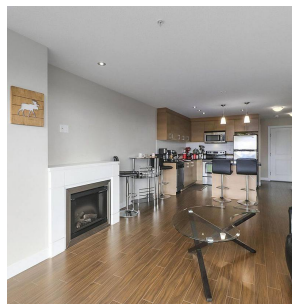

506 12079 Harris Road, Pitt Meadows

$424,900

Welcome to Solaris, a premier concrete tower complex located in the heart of Pitt Meadows. Step into your generously sized, 1- bed plus den home and you'll be greeted by floor-to-ceiling windows providing stunning mountain views and plenty of natural light. Enjoy cooking for friends in your modern, open-concept kitchen featuring granite countertops, handy island and SS appliance package. Your home features an open floorplan with laminate flooring, cozy fireplace and huge master bedroom with an open den. Pitt Meadows offers so much to young professionals & down-sizers alike with easy access to WC Express, Hwy 1, 10 mins to Coquitlam Centre & skytrain. Great entertainment is at your doorstep with easy access to, pubs, rec centre, Pitt Lake, golf clubs, great hiking/nature reserves and more!

KEY INFORMATION

MLS® R2460309

Residential Attached

Central Meadows

1 Bedroom

1 Bathroom

760 SF

$285.72 Maintenance Fees

FEATURES

Year Built: 2010

Views: Mountains/City

Listed By: Keller Williams Elite Realty

rennie