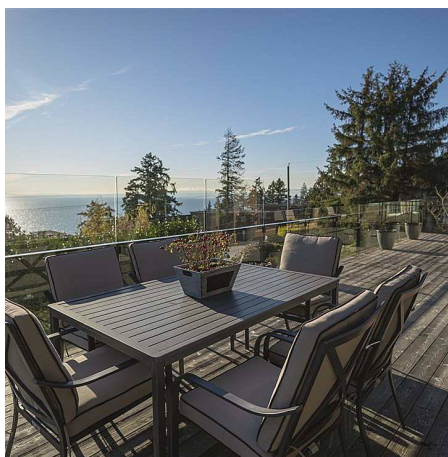

14170 Wheatley Avenue, White Rock

$3,788,000

VIEWS AND ATTENTION TO DETAIL BEST DESCRIBE THIS RESIDENCE. The current owners have carefully and extensively created a very elegant home. This reverse floor plan creates a brilliant upper floor that allow the sweeping OCEAN views to take your breath away. After taking in the view, notice the high end appliances, HUGE island and the openness of the floor plan. BUT it does not stop there, fold the doors away and see the space get larger as you stroll onto the outer deck complete with covered BBQ kitchen. This home is an entertainers dream! The top floor also has a large master with a spa inspired ensuite. The main floor has a large room with a bar, sitting area and still room for a billiards table. The bright lower level has endless possibilities with two bedrooms / bathrooms. Come See It!

KEY INFORMATION

MLS® R2461631

Residential Detached

5 Bedrooms

6 Bathrooms

4,906 SF

7,380 SF Lot

FEATURES

Year Built: 1990

Views: OCEAN VIEW

Listed By: Sotheby's International Realty Canada

rennie