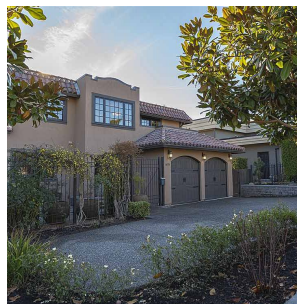

14170 Wheatley Avenue, White Rock

$3,788,000

VIEWS AND ATTENTION TO DETAIL BEST DESCRIBE THIS RESIDENCE. The current owners have carefully and extensively created a very elegant home. This reverse floor plan creates a brilliant upper floor that allow the sweeping OCEAN views to take your breath away. After taking in the view, notice the high end appliances, HUGE island and the openness of the floor plan. BUT it does not stop there, fold the doors away and see the space get larger as you stroll onto the outer deck complete with covered BBQ kitchen. This home is an entertainers dream! The top floor also has a large master with a spa inspired ensuite. The main floor has a large room with a bar, sitting area and still room for a billiards table. The bright lower level has endless possibilities with two bedrooms / bathrooms. Come See It!

KEY INFORMATION

MLS® R2461631

Residential Detached

5 Bedrooms

6 Bathrooms

4,906 SF

7,380 SF Lot

FEATURES

Year Built: 1990

Views: OCEAN VIEW

Listed By: Sotheby's International Realty Canada

rennie