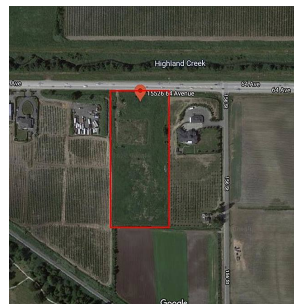

1526 64 Avenue, Surrey

$2,388,888

This level section of land is located minutes to Cloverdale town centre's shops and services, a 10-minute drive to Langley, and a 15-minute drive to North Delta.

KEY INFORMATION

MLS® R2458127

Land Only

Sullivan Station

0 Bedrooms

0 Bathrooms

0 SF

FEATURES

Listed By: TRG The Residential Group Realty

rennie