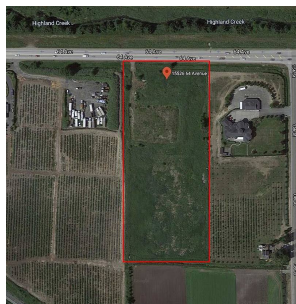

1526 64 Avenue, Surrey

$2,388,888

This level section of land is located minutes to Cloverdale town centre's shops and services, a 10-minute drive to Langley, and a 15-minute drive to North Delta.

KEY INFORMATION

MLS® R2458127

Land Only

Sullivan Station

0 Bedrooms

0 Bathrooms

0 SF

FEATURES

Listed By: TRG The Residential Group Realty

rennie