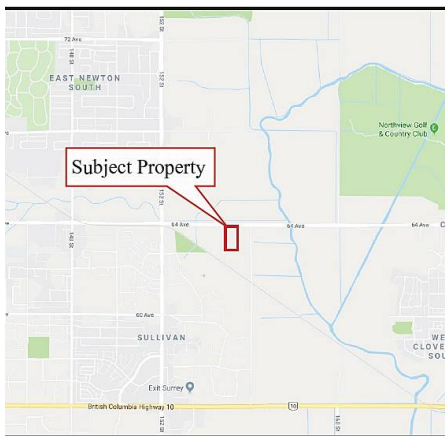

1526 64 Avenue, Surrey

$2,388,888

This level section of land is located minutes to Cloverdale town centre's shops and services, a 10-minute drive to Langley, and a 15-minute drive to North Delta.

KEY INFORMATION

MLS® R2458127

Land Only

Sullivan Station

0 Bedrooms

0 Bathrooms

0 SF

FEATURES

Listed By: TRG The Residential Group Realty

rennie