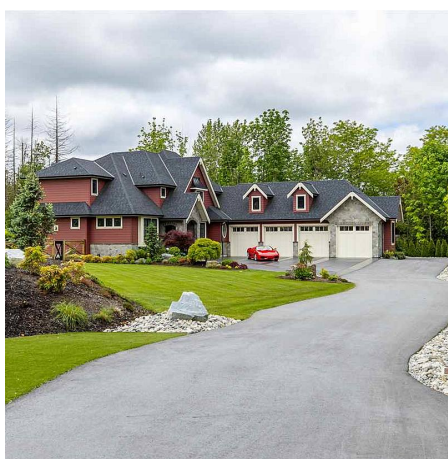

8625 217a Street, Langley

\$3,798,600

Welcome to Topham Estates, Langley's premier subdivision of luxury homes situated across from Redwoods Golf Course and close to desirable Fort Langley & Walnut Grove. This 5,831 sq ft custom built masterpiece backs onto a picturesque heritage farm with views of Mt. Baker and surrounding forests. This is a one of kind "Raymond Bonter Designed" home with extensive millwork and superior craftsmanship throughout. Fall in love with your dream kitchen including chef inspired Thermadore appliances and custom cabinetry. 5 Large bedrooms up including Deluxe master bedroom and spa inspired ensuite with mountain views. Legal 2 bdrm suite with private entrance. 4 car garage with overheight ceiling for car lift. RV Parking. Beautiful backyard with covered deck+ gas fp. Must see full pics and video !

KEY INFORMATION

MLS® R2457939

Residential Detached

Fort Langley

7 Bedrooms

7 Bathrooms

5,831 SF

34,848 SF Lot

FEATURES

Year Built: 2018

Views: Mt. Baker & Farmland

Listed By: Royal LePage - Wolstencroft

rennie