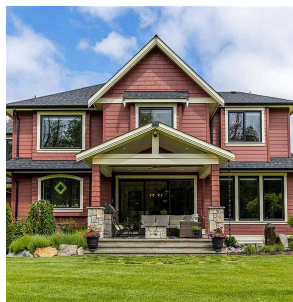

8625 217a Street, Langley

$3,798,600

Welcome to Topham Estates, Langley's premier subdivision of luxury homes situated across from Redwoods Golf Course and close to desirable Fort Langley & Walnut Grove. This 5,831 sq ft custom built masterpiece backs onto a picturesque heritage farm with views of Mt. Baker and surrounding forests. This is a one of kind "Raymond Bonter Designed" home with extensive millwork and superior craftsmanship throughout. Fall in love with your dream kitchen including chef inspired Thermadore appliances and custom cabinetry. 5 Large bedrooms up including Deluxe master bedroom and spa inspired ensuite with mountain views. Legal 2 bdrm suite with private entrance. 4 car garage with overheight ceiling for car lift. RV Parking. Beautiful backyard with covered deck+ gas fp. Must see full pics and video !

KEY INFORMATION

MLS® R2457939

Residential Detached

Fort Langley

7 Bedrooms

7 Bathrooms

5,831 SF

34,848 SF Lot

FEATURES

Year Built: 2018

Views: Mt. Baker & Farmland

Listed By: Royal LePage - Wolstencroft

rennie