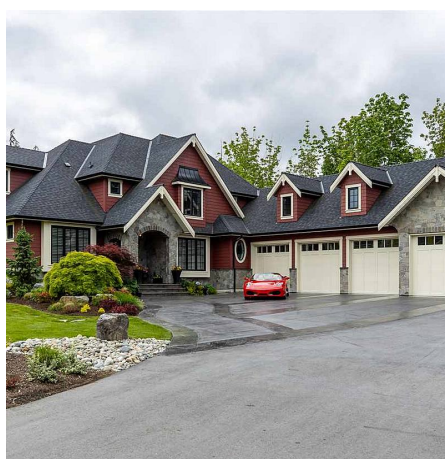

8625 217a Street, Langley

\$3,798,600

Welcome to Topham Estates, Langley's premier subdivision of luxury homes situated across from Redwoods Golf Course and close to desirable Fort Langley & Walnut Grove. This 5,831 sq ft custom built masterpiece backs onto a picturesque heritage farm with views of Mt. Baker and surrounding forests. This is a one of kind "Raymond Bonter Designed" home with extensive millwork and superior craftsmanship throughout. Fall in love with your dream kitchen including chef inspired Thermadore appliances and custom cabinetry. 5 Large bedrooms up including Deluxe master bedroom and spa inspired ensuite with mountain views. Legal 2 bdrm suite with private entrance. 4 car garage with overheight ceiling for car lift. RV Parking. Beautiful backyard with covered deck+ gas fp. Must see full pics and video !

KEY INFORMATION

MLS® R2457939

Residential Detached

Fort Langley

7 Bedrooms

7 Bathrooms

5,831 SF

34,848 SF Lot

FEATURES

Year Built: 2018

Views: Mt. Baker & Farmland

Listed By: Royal LePage - Wolstencroft

rennie