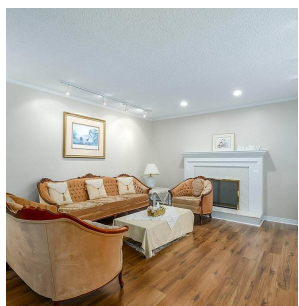

6259 Jade Court, Richmond

$1,980,000

JEWEL ON JADE in a quiet cul-de-sac in prestigious Tiffany Estates. Perfect for a growing family. Brand new kitchen (great for entertaining!), main & upstairs bathrooms, new flooring, smarthome security system, gutters (all 2018). Newer windows, roof. 3-piece bath on main, close to the den which could be a downstairs bedroom. SW-facing backyard for summer BBQs. Bonus - custom-built storage shed. Extra large master bedroom with a 154 sq ft ensuite and walk-in closet. Huge rec room up that can be converted into media room. The kids can walk to school without crossing busy street traffic. Minutes to McCallan Park, Thompson Community Centre, Railway Bike Path, the shops at Terra Nova, the dyke, Richmond Oval, YVR, bus to Canada Line. School catchment: Blair Elementary, Burnett Secondary.

KEY INFORMATION

MLS® R2457125

Residential Detached

Riverdale

4 Bedrooms

3 Bathrooms

3,599 SF

6,910 SF Lot

FEATURES

Year Built: 1981

Listed By: Macdonald Realty Westmar

rennie