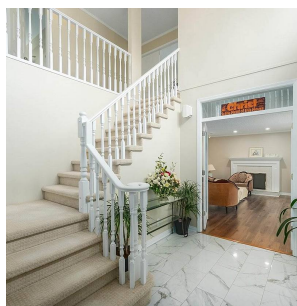

6259 Jade Court, Richmond

$1,980,000

JEWEL ON JADE in a quiet cul-de-sac in prestigious Tiffany Estates. Perfect for a growing family. Brand new kitchen (great for entertaining!), main & upstairs bathrooms, new flooring, smarthome security system, gutters (all 2018). Newer windows, roof. 3-piece bath on main, close to the den which could be a downstairs bedroom. SW-facing backyard for summer BBQs. Bonus - custom-built storage shed. Extra large master bedroom with a 154 sq ft ensuite and walk-in closet. Huge rec room up that can be converted into media room. The kids can walk to school without crossing busy street traffic. Minutes to McCallan Park, Thompson Community Centre, Railway Bike Path, the shops at Terra Nova, the dyke, Richmond Oval, YVR, bus to Canada Line. School catchment: Blair Elementary, Burnett Secondary.

KEY INFORMATION

MLS® R2457125

Residential Detached

Riverdale

4 Bedrooms

3 Bathrooms

3,599 SF

6,910 SF Lot

FEATURES

Year Built: 1981

Listed By: Macdonald Realty Westmar

rennie